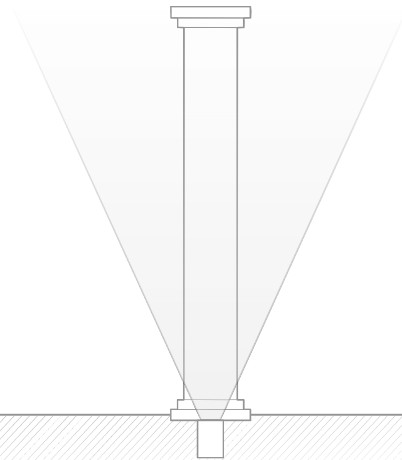

3" INGROUND 120V

5032

WAC

LANDSCAPE LIGHTING

Fixture Type:

Catalog Number:

Project: _____

Location: _____

PRODUCT DESCRIPTION

Landscape Wall Wash luminaire

FEATURES

- Adjustable beam angle
- Integral dimmer
- IP67 rated, protected from temporary immersion under water
- Drive over up to 4500lbs
- Solid diecast brass or corrosion resistant aluminum
- Available concrete pour kit
- 6' lead wire and wire nuts included
- Maintains constant lumen output against voltage drop
- UL 1598 listed for indoor and outdoor use
- Not suitable to use with external dimmers

Typical Inground
*Most light output goes into the air,
causing light pollution*

Adjust Beam Angles
*Presets at
15°, 30°, 45°, 60°*

Adjustable WAC Inground
Adjust the light to where you need it

Control Brightness
*Adjustable from 65lm to 515lm
Presets Comparable to
10W, 25W, 35W, 50W, 75W Halogen source*