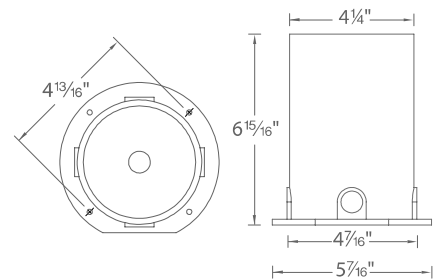

LENS-25-HCL
Honeycomb Louver
Reduces glare

Concrete Pour Kit

For installation in concrete
Five 1/2" NPT threaded holes, PC

5030-PIP-PVC
Shown with temporary dense foam cap

wacighting.com
Phone (800) 526.2588
Fax (800) 526.2585