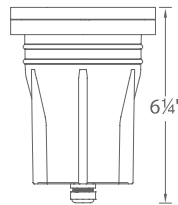

3" INGROUND 120V

5032

WAC

LANDSCAPE LIGHTING

Fixture Type:

Catalog Number:

Project: _____

Location: _____

PRODUCT DESCRIPTION

Landscape Wall Wash luminaire

FEATURES

- Adjustable beam angle
- Integral dimmer
- IP67 rated, protected from temporary immersion under water
- Drive over up to 4500lbs
- Solid diecast brass or corrosion resistant aluminum
- Available concrete pour kit
- 6' lead wire and wire nuts included
- Maintains constant lumen output against voltage drop
- UL 1598 listed for indoor and outdoor use
- Not suitable to use with external dimmers

SPECIFICATIONS

Input: 110V - 120VAC
Power: 3W to 11.5W
Brightness: 65 lm to 515 lm
Beam Angle: 15° to 60°
CRI: 85
Rated Life: 45,000 hours

IEC safety Standard

	Walk over	Drive over
Resistance to static load test	Yes (1125lbs)	Yes (4496lbs)
Resistance to torque and shear loads test	N/A	Yes

ORDERING NUMBER

	Color Temp	Finish
5032 3" Inground 120V	30 3000K	BZ Bronze on Aluminum BBR Bronze on Brass