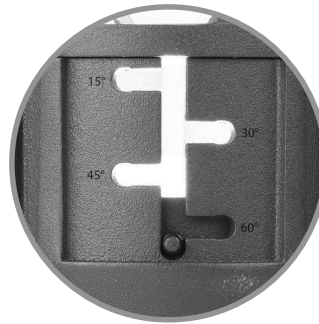

PRODUCT DESCRIPTION

Landscape Wall Wash luminaire

FEATURES

- Adjustable beam angle
- Integral dimmer
- IP67 rated, protected from temporary immersion under water
- Drive over up to 4500lbs
- Solid diecast brass or corrosion resistant aluminum
- Available concrete pour kit
- 6' lead wire and wire nuts included
- Maintains constant lumen output against voltage drop
- UL 1598 listed for indoor and outdoor use
- Not suitable to use with external dimmers

Typical Inground
*Most light output goes into the air,
causing light pollution*

Adjust Beam Angles
*Presets at
15°, 30°, 45°, 60°*

Adjustable WAC Inground
Adjust the light to where you need it

Control Brightness
*Adjustable from 65lm to 515lm
Presets Comparable to
10W, 25W, 35W, 50W, 75W Halogen source*