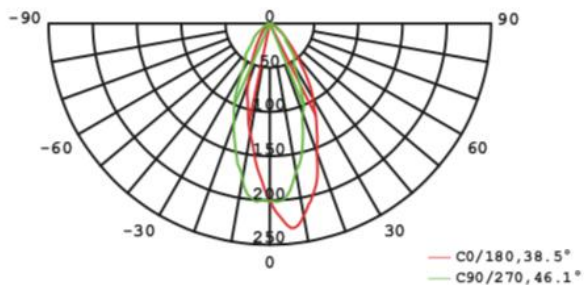

#### Features:

- . Thermal plastic housing
- . High efficiency LED
- . Adjustable swivel locks the head in position
- . UL-94V-0 flame rating, fire-resistant
- . Dimension: 7.28" X 3.18" X 5.07"

### Visible distance

### Dimensions: