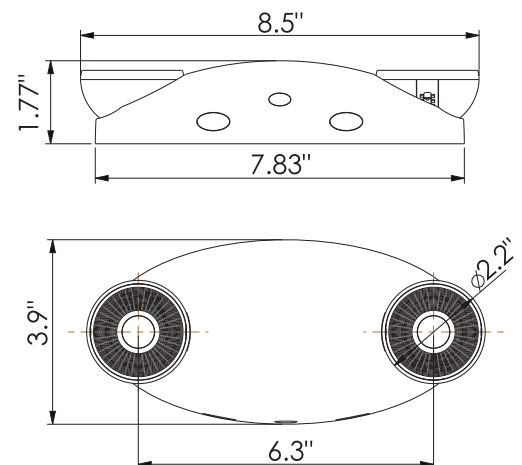

Dimensions:

No Glare

Efficient Thermal
Dissipation

Instant On

No Flicker