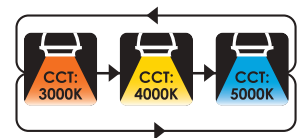

### Features

- IC Rated
- Airtight
- Dimmable
- 3CCTs 3000K,4000K,5000K selectable
- Work with most of existing dimmer in market
- Five years limited warranty
- Not for emergency lighting
- Suitable for damp locations

360° Rotation

90° Tilt

Specification	DL4-023-8WH83	DL4-023-8BK83
Model No.	DL4-023-8WH83	DL4-023-8BK83
Dimension	Φ4.7" x 1.1"	Φ4.7" x 1.1"
Fixture Color	White	Black
Watts	8W	8W
Volts	120V	120V
CRI	80	80
Color Temperature	3000K,4000K,5000K Selectable	3000K,4000K,5000K Selectable
Initial Lumens	700	700
Beam angle	40°	40°
Operating Temperature	-20°C ( -4°F ) – 40°C ( 104°F )	-20°C ( -4°F ) – 40°C ( 104°F )
Average Rated Life	50,000H	50,000H
Weight(g)	440	440
Warranty	5 years	5 years