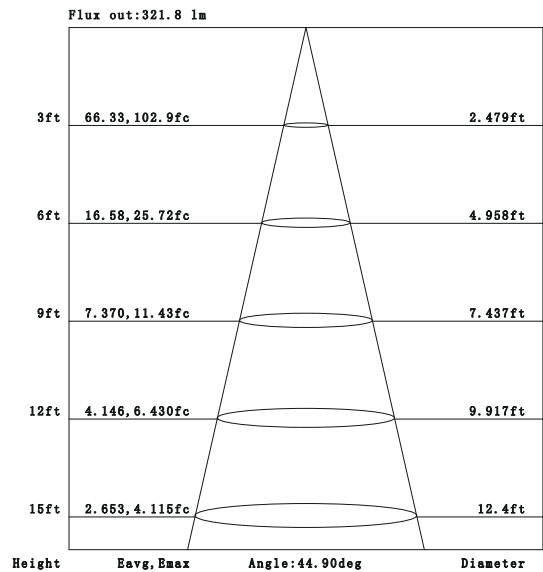

360° Rotation

90° Tilt

Specification	DL4-023-8WH83	DL4-023-8BK83
Model No.	DL4-023-8WH83	DL4-023-8BK83
Dimension	Φ4.7" x 1.1"	Φ4.7" x 1.1"
Fixture Color	White	Black
Watts	8W	8W
Volts	120V	120V
CRI	80	80
Color Temperature	3000K,4000K,5000K Selectable	3000K,4000K,5000K Selectable
Initial Lumens	700	700
Beam angle	40°	40°
Operating Temperature	-20°C ( -4°F ) – 40°C ( 104°F )	-20°C ( -4°F ) – 40°C ( 104°F )
Average Rated Life	50,000H	50,000H
Weight(g)	440	440
Warranty	5 years	5 years

## LUMINOUS INTENSITY DISTRIBUTION DIAGRAM

## Dimensions