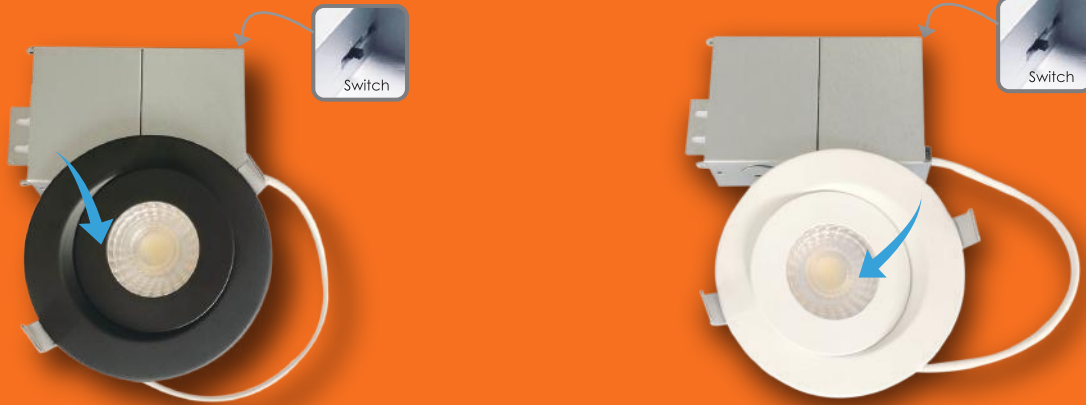

## 3Way CCT Adjustable 4" Multi-Directional Gimbal

### Features

- IC Rated
- Airtight
- Dimmable
- 3CCTs 3000K,4000K,5000K selectable
- Work with most of existing dimmer in market
- Five years limited warranty
- Not for emergency lighting
- Suitable for damp locations

360° Rotation

90° Tilt

Specification	DL4-023-8WH83	DL4-023-8BK83
Model No.	DL4-023-8WH83	DL4-023-8BK83
Dimension	Φ4.7" x 1.1"	Φ4.7" x 1.1"
Fixture Color	White	Black
Watts	8W	8W
Volts	120V	120V
CRI	80	80
Color Temperature	3000K,4000K,5000K Selectable	3000K,4000K,5000K Selectable
Initial Lumens	700	700
Beam angle	40°	40°
Operating Temperature	-20°C ( -4°F ) – 40°C ( 104°F )	-20°C ( -4°F ) – 40°C ( 104°F )
Average Rated Life	50,000H	50,000H
Weight(g)	440	440
Warranty	5 years	5 years