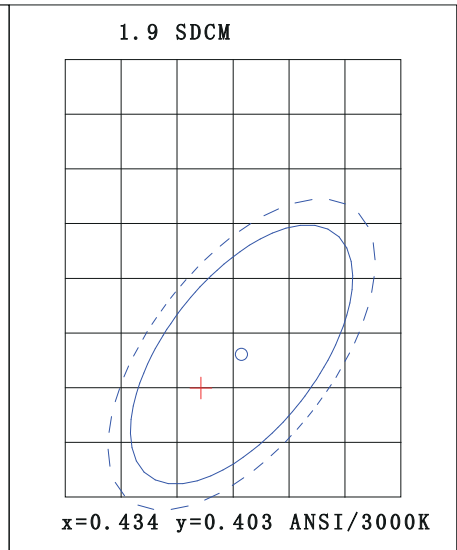

360° Rotation

90° Tilt

Specification	DL4-023-8WH83	DL4-023-8BK83
Model No.	DL4-023-8WH83	DL4-023-8BK83
Dimension	Φ4.7" x 1.1"	Φ4.7" x 1.1"
Fixture Color	White	Black
Watts	8W	8W
Volts	120V	120V
CRI	80	80
Color Temperature	3000K,4000K,5000K Selectable	3000K,4000K,5000K Selectable
Initial Lumens	700	700
Beam angle	40°	40°
Operating Temperature	-20°C ( -4°F ) – 40°C ( 104°F )	-20°C ( -4°F ) – 40°C ( 104°F )
Average Rated Life	50,000H	50,000H
Weight(g)	440	440
Warranty	5 years	5 years

## LUMINOUS INTENSITY DISTRIBUTION DIAGRAM

## Dimensions