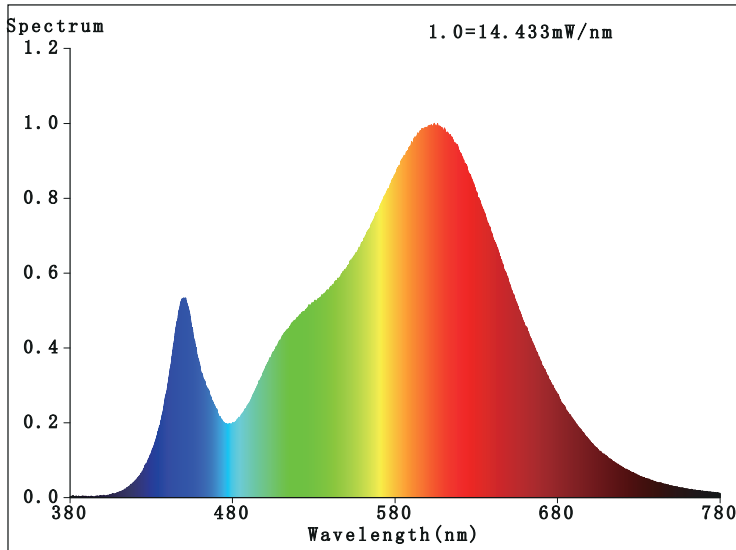

360° Rotation

90° Tilt

Specification	DL4-023-8WH83	DL4-023-8BK83
Model No.	DL4-023-8WH83	DL4-023-8BK83
Dimension	Φ4.7" x 1.1"	Φ4.7" x 1.1"
Fixture Color	White	Black
Watts	8W	8W
Volts	120V	120V
CRI	80	80
Color Temperature	3000K,4000K,5000K Selectable	3000K,4000K,5000K Selectable
Initial Lumens	700	700
Beam angle	40°	40°
Operating Temperature	-20°C ( -4°F ) – 40°C ( 104°F )	-20°C ( -4°F ) – 40°C ( 104°F )
Average Rated Life	50,000H	50,000H
Weight(g)	440	440
Warranty	5 years	5 years

## LUMINOUS INTENSITY DISTRIBUTION DIAGRAM

## Dimensions