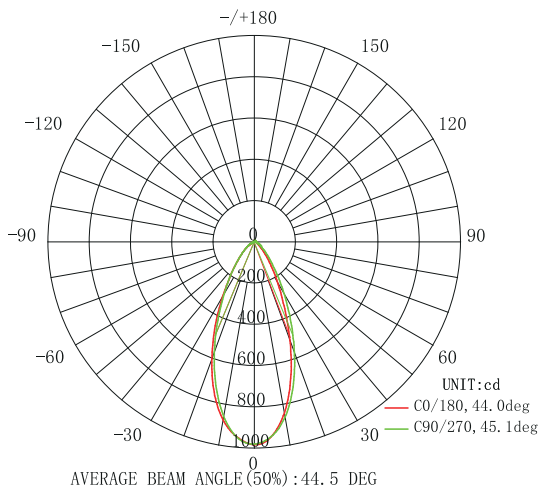

360° Rotation

90° Tilt

Specification	DL4-023-8WH83	DL4-023-8BK83
Model No.	DL4-023-8WH83	DL4-023-8BK83
Dimension	Φ4.7" x 1.1"	Φ4.7" x 1.1"
Fixture Color	White	Black
Watts	8W	8W
Volts	120V	120V
CRI	80	80
Color Temperature	3000K,4000K,5000K Selectable	3000K,4000K,5000K Selectable
Initial Lumens	700	700
Beam angle	40°	40°
Operating Temperature	-20°C ( -4°F ) – 40°C ( 104°F )	-20°C ( -4°F ) – 40°C ( 104°F )
Average Rated Life	50,000H	50,000H
Weight(g)	440	440
Warranty	5 years	5 years

## LUMINOUS INTENSITY DISTRIBUTION DIAGRAM

## Dimensions