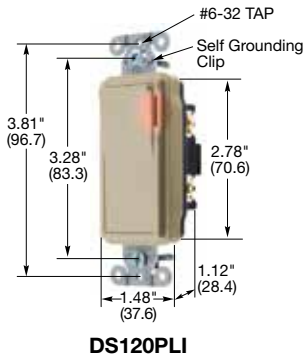

Style Line® Decorator Specification Grade Commercial Series, 15A, 120/277V AC

Description	Rocker Color	Single Pole	Double Pole	Three Way	Four Way
Rocker, back and side wired.	Almond	DS115AL	—	DS315AL	—
	Black	DS115BK	—	DS315BK	—
	Brown	DS115	—	DS315	—
	Gray	DS115GY	—	DS315GY	—
	Ivory	DS115I	—	DS315I	—
	Light Almond	DS115LA	—	DS315LA	—
	Office White	DS115OW	—	DS315OW	—
	White	DS115W	—	DS315W	—

Style Line® Decorator Specification Grade Commercial Series, 20A, 120/277V AC

Description	Rocker Color	Single Pole	Double Pole	Three Way	Four Way
Rocker, back and side wired.	Almond	DS120AL	DS220AL	DS320AL	DS420AL
	Black	DS120BK	DS220BK	DS320BK	DS420BK
	Brown	DS120	DS220B	DS320	DS420
	Gray	DS120GY	DS220GY	DS320GY	DS420GY
	Ivory	DS120I	DS220I	DS320I	DS420I
	Light Almond	DS120LA	DS220LA	DS320LA	DS420LA
	Office White	DS120OW	DS220OW	DS320OW	DS420OW
	Red	DS120R	DS220R	DS320R	DS420R
	White	DS120W	DS220W	DS320W	DS420W

Style Line® Decorator Specification Grade Commercial Series, Illuminated, Light ON with Load OFF 20A, 120/277V AC

Description	Rocker Color	Single Pole	Double Pole	Three Way	Four Way
Rocker, with Blue LED, back and side wired.	Black	DS120ILBK	—	DS320ILBK	—
	Ivory	DS120IL	—	DS320IL	—
	White	DS120ILW	—	DS320ILW	—

Style Line® Decorator Specification Grade Commercial Series, Pilot, Light ON with Load ON 20A, 120/277V AC

Description	Rocker Color	Single Pole	Double Pole	Three Way	Four Way
Rocker, with Red LED, back and side wired.	Black	DS120PLBK	—	—	—
	Ivory	DS120PLI	—	—	—
	White	DS120PLW	—	—	—