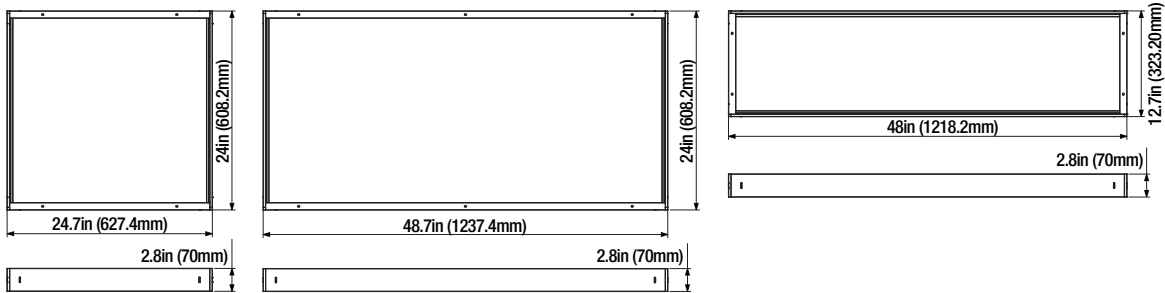

Accessories and Replacement Parts

Item Number	Ordering Abbreviation	Item Description
Mounting Accessories		
62064	SMKIT3A/22/WH	Surface Mounting Kit for 2x2 Backlit Panel, extruded aluminum, white finish
62065	SMKIT3A/24/WH	Surface Mounting Kit for 2x4 Backlit Panel, extruded aluminum, white finish
62066	SMKIT3A/14/WH	Surface Mounting Kit for 1x4 Backlit Panel, extruded aluminum, white finish
62067	SPKIT3A	Suspension Mounting Kit for Backlit Panel
60457	FK1A14GWH	Flange Kit for 1x4 Panel
60458	FK1A22GWH	Flange Kit for 2x2 Panel
60459	FK1A24GWH	Flange Kit for 2x4 Panel

Surface Mount Kit