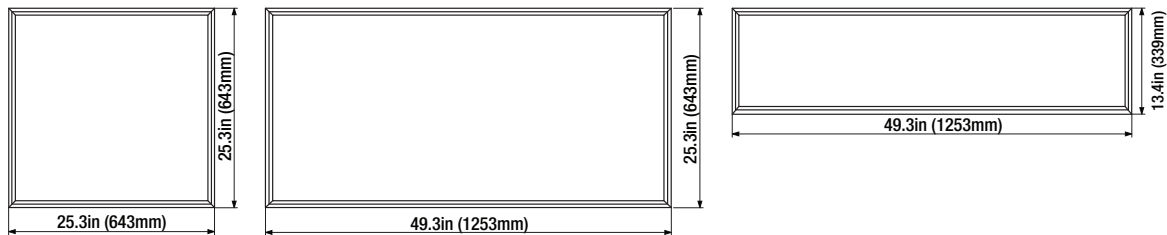

Accessories and Replacement Parts

Item Number	Ordering Abbreviation	Item Description
Mounting Accessories		
62064	SMKIT3A/22/WH	Surface Mounting Kit for 2x2 Backlit Panel, extruded aluminum, white finish
62065	SMKIT3A/24/WH	Surface Mounting Kit for 2x4 Backlit Panel, extruded aluminum, white finish
62066	SMKIT3A/14/WH	Surface Mounting Kit for 1x4 Backlit Panel, extruded aluminum, white finish
62067	SPKIT3A	Suspension Mounting Kit for Backlit Panel
60457	FK1A14GWH	Flange Kit for 1x4 Panel
60458	FK1A22GWH	Flange Kit for 2x2 Panel
60459	FK1A24GWH	Flange Kit for 2x4 Panel

Surface Mount Kit

Flange Kit

LEDVANCE LLC
200 Ballardvale Street
Wilmington, MA 01887 USA
Phone 1-800-LIGHTBULB (1-800-544-4828)
www.ledvanceUS.com

SYLVANIA and LEDVANCE are registered trademarks.
All other trademarks are those of their respective owners.
Licensee of product trademark SYLVANIA in general lighting.
Specifications subject to change without notice.

[/sylvania](https://twitter.com/sylvania) [/sylvania](https://facebook.com/sylvania)