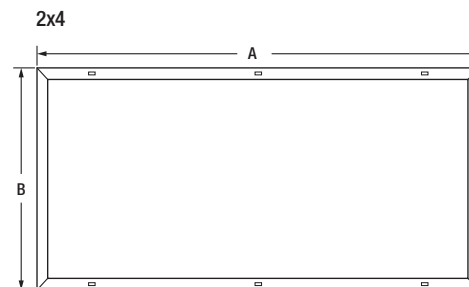

Certifications and Listings

- cULus
- RoHS
- FCC
- DLC Standard

Installation

- Recessed, surface or suspended mounting

Specification Data

Catalog #	Type
Project	
Comments	
Prepared by	

Ordering Guide

PANELF	4A	XX	UNH	D	8	XX	XX	G	WH
Product Name	Generation	Wattage	Voltage	Dimming	CRI	Color Temperature	Dimensions	Mounting	Color/Finish
PANELF =	4A	035 = 35 Watts 045 = 45 Watts	UNH = 120-347V	D = 0-10V	8 = >80	35 = 3500K 40 = 4000K 50 = 5000K	14 = 1x4 22 = 2x2 24 = 2x4	G = Grid	WH = White
LED Panel									

Dimmer Compatibility

Brand	Type	Model
Leviton	0-10V	DS710
Leviton	0-10V	IP710
Lutron	0-10V	NTSTV-DV
Lutron	0-10V	NFTV
Lutron	0-10V	DVTV-WH
Legrand	0-10V	H4FBL3PW

Physical Information

Lamp Description	(A) Length (in)	(B) Width (in)	(C) Height (in)
1x4	47.7in (1212mm)	11.9in (302mm)	1.4in (35 mm)
2x2	23.7in (603mm)	23.7in (603mm)	1.4in (35 mm)
2x4	47.7in (1212mm)	23.7in (603mm)	1.4in (35 mm)