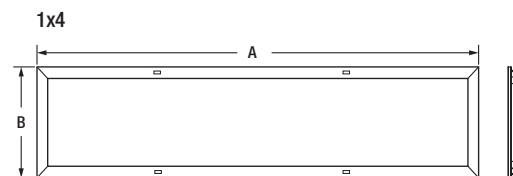

Certifications and Listings

- cULus
- RoHS
- FCC
- DLC Standard

Installation

- Recessed, surface or suspended mounting

Specification Data

Catalog #	Type
Project	
Comments	
Prepared by	

Ordering Guide

PANELF	4A	XX	UNH	D	8	XX	XX	G	WH
Product Name	Generation	Wattage	Voltage	Dimming	CRI	Color Temperature	Dimensions	Mounting	Color/Finish
PANELF =	4A	035 = 35 Watts 045 = 45 Watts	UNH = 120-347V	D = 0-10V	8 = >80	35 = 3500K 40 = 4000K 50 = 5000K	14 = 1x4 22 = 2x2 24 = 2x4	G = Grid	WH = White
LED Panel									

Dimmer Compatibility

Brand	Type	Model
Leviton	0-10V	DS710
Leviton	0-10V	IP710
Lutron	0-10V	NTSTV-DV
Lutron	0-10V	NFTV
Lutron	0-10V	DVTV-WH
Legrand	0-10V	H4FBL3PW

Physical Information

Lamp Description	(A) Length (in)	(B) Width (in)	(C) Height (in)
1x4	47.7in (1212mm)	11.9in (302mm)	1.4in (35 mm)
2x2	23.7in (603mm)	23.7in (603mm)	1.4in (35 mm)
2x4	47.7in (1212mm)	23.7in (603mm)	1.4in (35 mm)