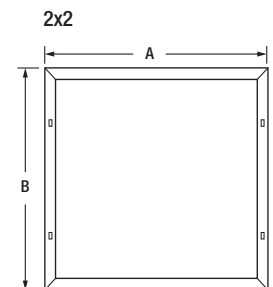

Dimmer Compatibility

Brand	Type	Model
Leviton	0-10V	DS710
Leviton	0-10V	IP710
Lutron	0-10V	NTSTV-DV
Lutron	0-10V	NFTV
Lutron	0-10V	DVTV-WH
Legrand	0-10V	H4FBL3PW

Physical Information

Lamp Description	(A) Length (in)	(B) Width (in)	(C) Height (in)
1x4	47.7in (1212mm)	11.9in (302mm)	1.4in (35 mm)
2x2	23.7in (603mm)	23.7in (603mm)	1.4in (35 mm)
2x4	47.7in (1212mm)	23.7in (603mm)	1.4in (35 mm)