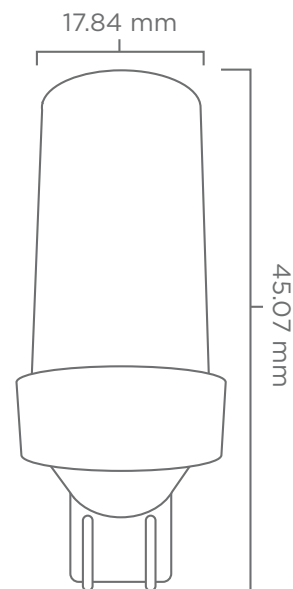

## DESCRIPTION

The Brilliance T5 Ecostar Wedge is a sub-compact LED that utilizes a multi-directional beam pattern. The T5 Ecostar is energy efficient and water resistant, designed specifically for landscape retrofit applications, and is ideal for pathway lighting fixtures, and step lights. Designed for budget-conscious landscape lighting projects.

## T5 ECOSTAR SPECS

Wattage	<b>3</b>
Lumens	<b>240</b>
Beam Spread	<b>Omni-directional</b>
Kelvin Temperature	<b>2700, 3000</b>
Operating Range	<b>8-14 VAC/DC</b>
Replaces	<b>20W Halogen</b>
CRI	<b>95</b>
IP	<b>65</b>
Lamp Life (hours)	<b>25,000</b>
Warranty (years)	<b>3</b>