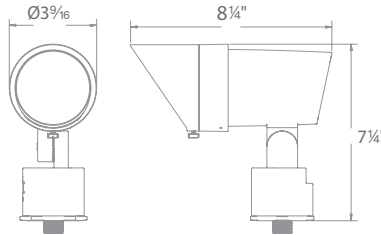

GRAND ACCENT 12V

5211

WAC

LANDSCAPE LIGHTING

Fixture Type:

Catalog Number:

Project: _____

Location: _____

PRODUCT DESCRIPTION

Landscape accent luminaire. One fixture replaces all older halogen landscape accent lights

FEATURES

- Adjustable and lockable beam angle
- Integral dimmer
- IP66 rated, Protected against high-pressure water jets
- Includes a detachable shroud
- Solid diecast brass or corrosion resistant aluminum
- Factory sealed water tight fixtures
- Mounting stake, 6' lead wire and direct burial gel filled wire nuts included
- Maintains constant lumen output against voltage drop
- UL 1838 Listed
- Not suitable to use with external dimmers

SPECIFICATIONS

Input: 9 - 15VAC (Transformer is required)
Power: 15W to 35W / 21VA - 44VA
Brightness: 740 lm to 2000 lm
Beam Angle: 15° to 60°
CRI: 85
Rated Life: 45,000 hours

ORDERING NUMBER

		Color Temp		Finish	
5211	<i>Grand Accent 12V</i>	27	2700K	BK	<i>Black on Aluminum</i>
		30	3000K		
		40	4000K		
				BZ	<i>Bronze on Aluminum</i>

5211-_____

Example: **5211-40BK**

waclighting.com

Phone (800) 526.2588

Fax (800) 526.2585

Headquarters/Eastern Distribution Center

44 Harbor Park Drive

Port Washington, NY 11050

Central Distribution Center

1600 Distribution Ct

Lithia Springs, GA 30122

Western Distribution Center

1750 Archibald Avenue

Ontario, CA 91760