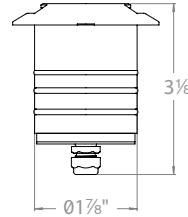

2" INGROUND

2071

WAC

LANDSCAPE LIGHTING

Fixture Type:

Catalog Number:

Project: _____

Location: _____