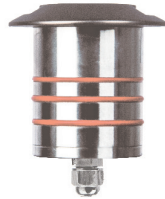

2" INGROUND

2071

WAC

LANDSCAPE LIGHTING

Fixture Type:

Catalog Number:

Project: _____

Location: _____

PRODUCT DESCRIPTION

Landscape 2" recessed in-ground luminaire washes walkways with a shadow-free smooth illumination.

FEATURES

- Factory sealed water tight fixtures
- Cold Weather Start: -40°C to 50°C
- Solid stainless steel construction
- Available Concrete Pour Adapter
- Spring clip, 6' lead wire and direct burial gel filled wire nuts included