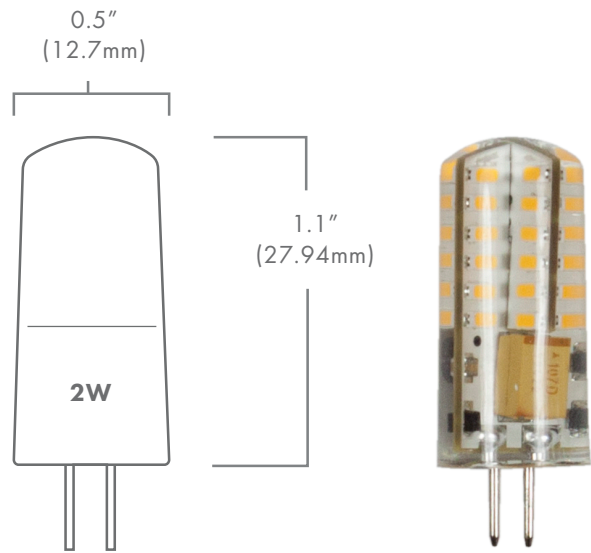

## DESCRIPTION

The Brilliance G4 Ecostar Bi-Pin is a sub-compact LED that utilizes a multi-directional beam pattern. The G4 Ecostar is energy efficient and water resistant, designed specifically for landscape retrofit applications, and is ideal for pathway lighting fixtures, and step lights. Designed for budget-conscious landscape lighting projects.

## G4 ECOSTAR SPECS

Wattage	<b>2, 3</b>	
Lumens	<b>2700K</b>	<b>3000K</b>
	2W	150
	3W	240
Beam Spread	<b>Omni-directional</b>	
Kelvin Temperature	<b>2700, 3000</b>	
Operating Range	<b>8-14 VAC/DC</b>	
Replaces	<b>10W or 20W Halogen</b>	
CRI	<b>95</b>	
IP	<b>65</b>	
Lamp Life (hours)	<b>25,000</b>	
Warranty (years)	<b>3</b>	