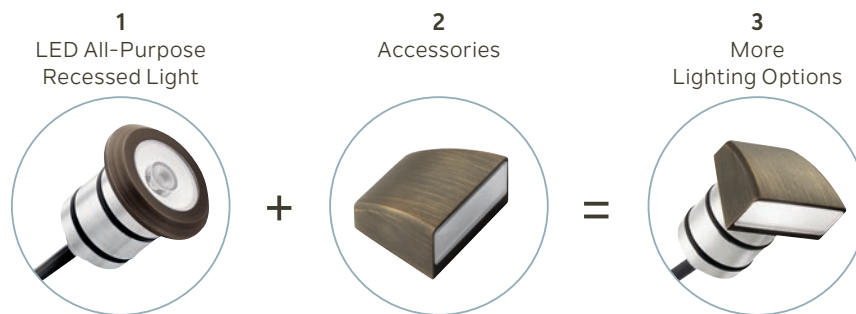

LED All-Purpose Recessed Accessories

Kichler is expanding its lighting accessory offering to include eight new optional tops and several installation tools to give contractors more options than ever. Designed to enhance our 12V Integrated LED All-Purpose Recessed Light, our new selection of accessories can add more application possibilities and create a variety of different lighting effects.

Features & Benefits

- Provide more user-friendly options to give contractors and designers the effect they want, or compliment other fixture types on the installation.
- Open up more application opportunities, and create efficiencies in project planning by using one fixture in multiple ways
- Add more **visual appeal** and function by using tops to create different looks and effects
- Stake, and compression sleeve allow for seamless **installation** options.

Product + Accessories = Multitude of Lighting Options

All accessories are compatible with both the 16140 (100 Lumen) and 16141 (200 Lumen) LED All-Purpose Recessed Light.

Backed by Kichler's 10-year warranty.
For details, visit Kichler.com/Warranty

KICHLER

LED All-Purpose Recessed Accessories

16142

Prevents glare from behind and side angle of fixture in common up lighting situations.

16143

Ideal for perimeter lighting where you need a wider wash of light. Great as an in-wall or deck post sconce for downward throw. Full 180° opening.