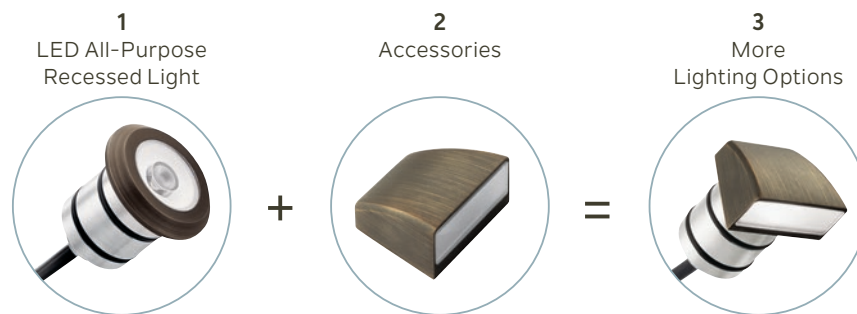

LED All-Purpose Recessed Accessories

Kichler is expanding its lighting accessory offering to include eight new optional tops and several installation tools to give contractors more options than ever. Designed to enhance our 12V Integrated LED All-Purpose Recessed Light, our new selection of accessories can add more application possibilities and create a variety of different lighting effects.

Features & Benefits

- Provide more user-friendly options to give contractors and designers the effect they want, or compliment other fixture types on the installation.
- Open up more application opportunities, and create efficiencies in project planning by using one fixture in multiple ways
- Add more **visual appeal** and function by using tops to create different looks and effects
- Stake, and compression sleeve allow for seamless **installation** options.

Product + Accessories = Multitude of Lighting Options

All accessories are compatible with both the 16140 (100 Lumen) and 16141 (200 Lumen) LED All-Purpose Recessed Light.

Backed by Kichler's 10-year warranty.
For details, visit Kichler.com/Warranty

KICHLER

LED All-Purpose Recessed Accessories

16142

Prevents glare from behind and side angle of fixture in common up lighting situations.

16143

Ideal for perimeter lighting where you need a wider wash of light. Great as an in-wall or deck post sconce for downward throw. Full 180° opening.