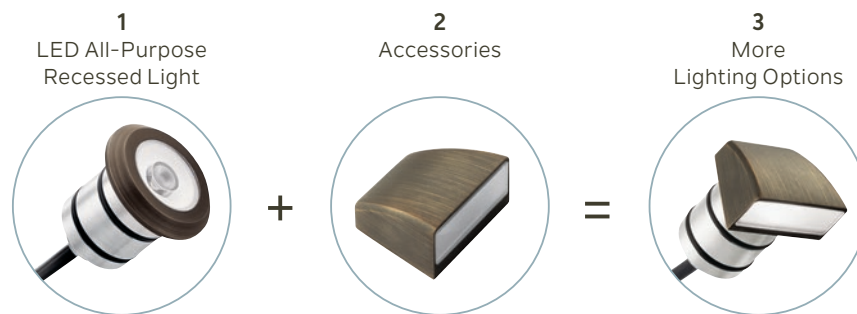

LED All-Purpose Recessed Accessories

Kichler is expanding its lighting accessory offering to include eight new optional tops and several installation tools to give contractors more options than ever. Designed to enhance our 12V Integrated LED All-Purpose Recessed Light, our new selection of accessories can add more application possibilities and create a variety of different lighting effects.

Features & Benefits

- Provide more user-friendly options to give contractors and designers the effect they want, or compliment other fixture types on the installation.
- Open up more application opportunities, and create efficiencies in project planning by using one fixture in multiple ways
- Add more **visual appeal** and function by using tops to create different looks and effects
- Stake, and compression sleeve allow for seamless **installation** options.

Product + Accessories = Multitude of Lighting Options

All accessories are compatible with both the 16140 (100 Lumen) and 16141 (200 Lumen) LED All-Purpose Recessed Light.

Backed by Kichler's 10-year warranty.
For details, visit [Kichler.com/Warranty](https://www.kichler.com/Warranty)

KICHLER

LED All-Purpose Recessed Accessories

16142

Prevents glare from behind and side angle of fixture in common up lighting situations.

16143

Ideal for perimeter lighting where you need a wider wash of light. Great as an in-wall or deck post sconce for downward throw. Full 180° opening.