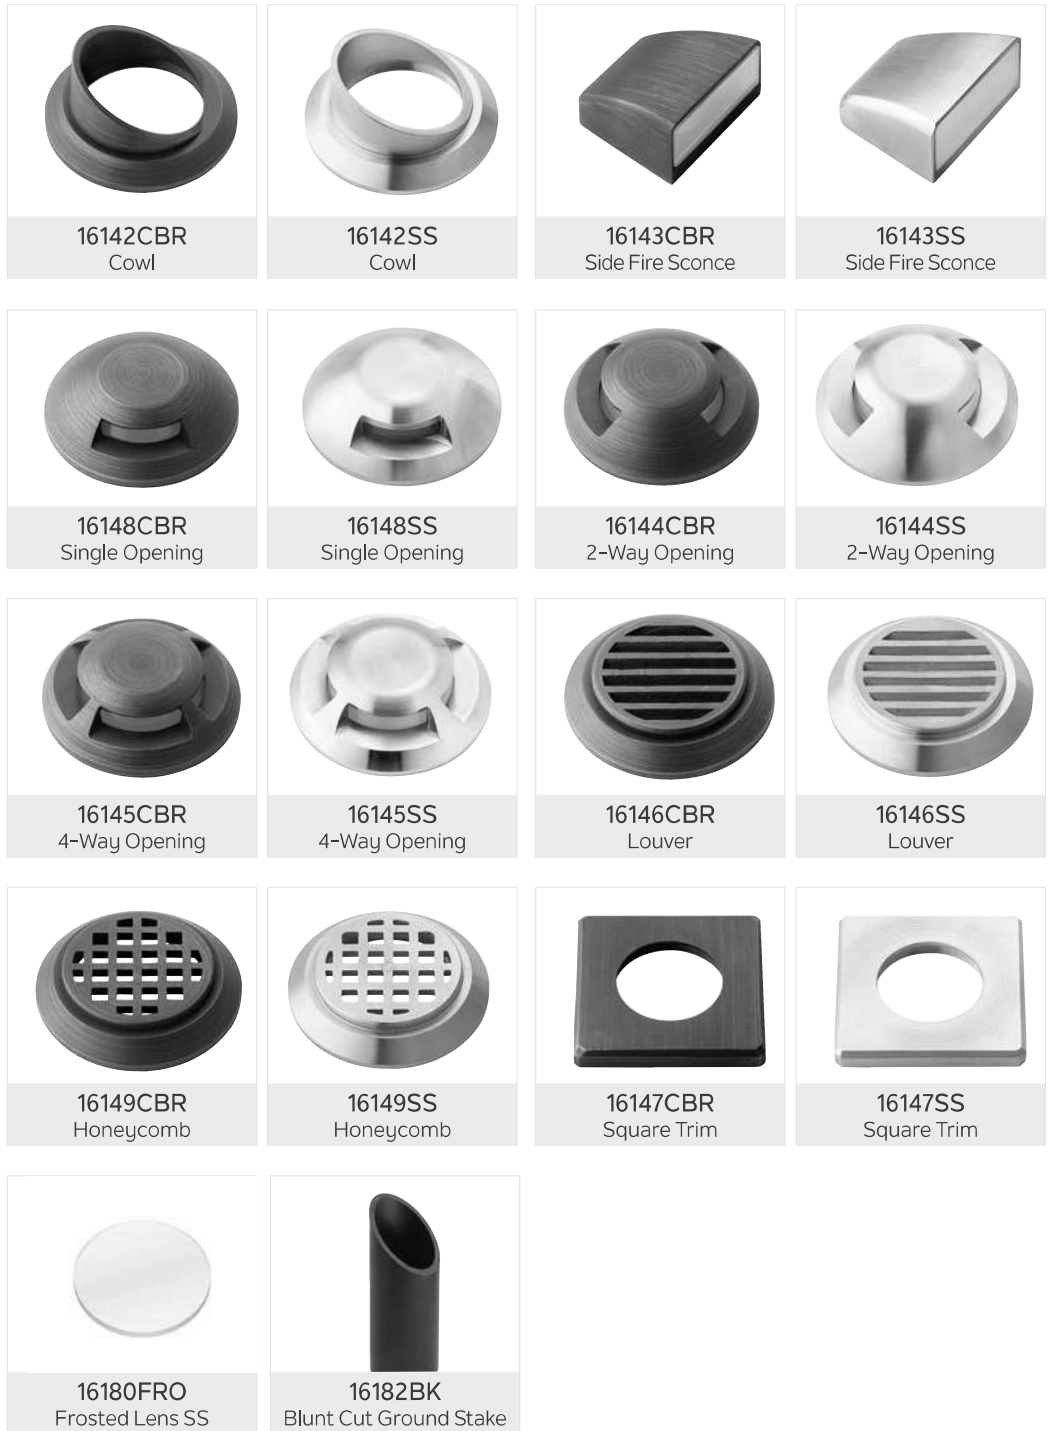

16144, 16145, 16148

90° openings create beacons of directional light. Ideal for patios, walkways, driveways, and much more.

16146

Angled louvers at a 45° project light down and not up in the eye. Ideal for step lighting or in wall lighting.

16147

Contemporary shape for more modern installations. 2.5" square can easily be mounted completely flush.

16149

Ideal for downlighting applications to cut down on the side glare. Can be used in ground application as well for greater surface glare control.

16180

Double etched for maximum diffusion and glare control.

16182

5" Long and cut at a 45° angle for greater stability and anti-heaving. Schedule 40 1.5" PVC.

Finishes: **CBR** = Centennial Brass, **SS** = Stainless Steel, **BK** = Black
All tops are drive-over rated except 16142CBR and 16142SS