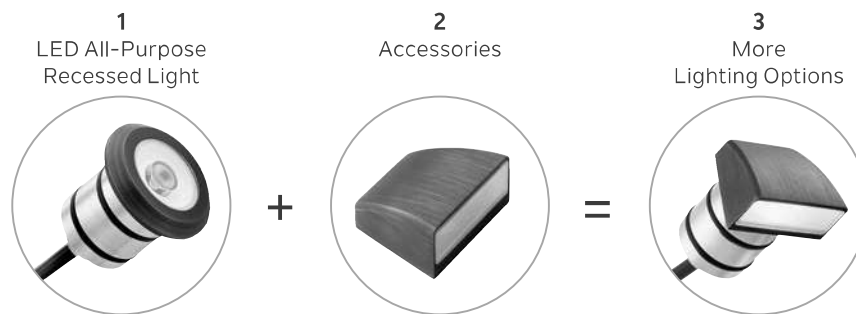

LED All-Purpose Recessed Accessories

Kichler is expanding its lighting accessory offering to include eight new optional tops and several installation tools to give contractors more options than ever. Designed to enhance our 12V Integrated LED All-Purpose Recessed Light, our new selection of accessories can add more application possibilities and create a variety of different lighting effects.

Features & Benefits

- Provide more user-friendly options to give contractors and designers the effect they want, or compliment other fixture types on the installation.
- Open up more application opportunities, and create efficiencies in project planning by using one fixture in multiple ways
- Add more **visual appeal** and function by using tops to create different looks and effects
- Stake, and compression sleeve allow for seamless **installation** options.

Product + Accessories = Multitude of Lighting Options

All accessories are compatible with both the 16140 (100 Lumen) and 16141 (200 Lumen) LED All-Purpose Recessed Light.

Backed by Kichler's 10-year warranty.
For details, visit Kichler.com/Warranty

KICHLER®

LED All-Purpose Recessed Accessories

16142

Prevents glare from behind and side angle of fixture in common up lighting situations.

16143

Ideal for perimeter lighting where you need a wider wash of light. Great as an in-wall or deck post sconce for downward throw. Full 180° opening.