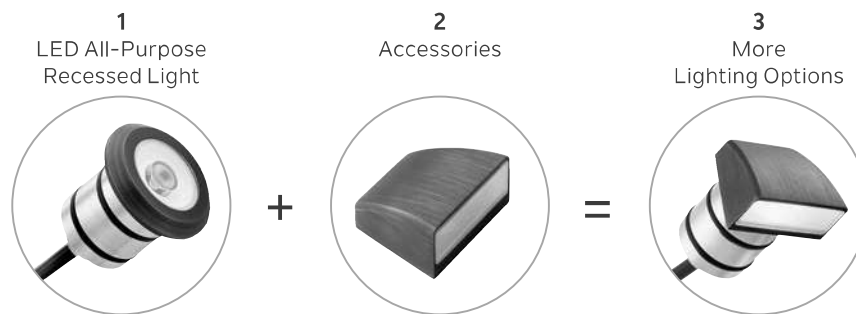

LED All-Purpose Recessed Accessories

Kichler is expanding its lighting accessory offering to include eight new optional tops and several installation tools to give contractors more options than ever. Designed to enhance our 12V Integrated LED All-Purpose Recessed Light, our new selection of accessories can add more application possibilities and create a variety of different lighting effects.

Features & Benefits

- Provide more user-friendly options to give contractors and designers the effect they want, or compliment other fixture types on the installation.
- Open up more application opportunities, and create efficiencies in project planning by using one fixture in multiple ways
- Add more **visual appeal** and function by using tops to create different looks and effects
- Stake, and compression sleeve allow for seamless **installation** options.

Product + Accessories = Multitude of Lighting Options

All accessories are compatible with both the 16140 (100 Lumen) and 16141 (200 Lumen) LED All-Purpose Recessed Light.

Backed by Kichler's 10-year warranty.
For details, visit Kichler.com/Warranty

KICHLER

LED All-Purpose Recessed Accessories

16142

Prevents glare from behind and side angle of fixture in common up lighting situations.

16143

Ideal for perimeter lighting where you need a wider wash of light. Great as an in-wall or deck post sconce for downward throw. Full 180° opening.