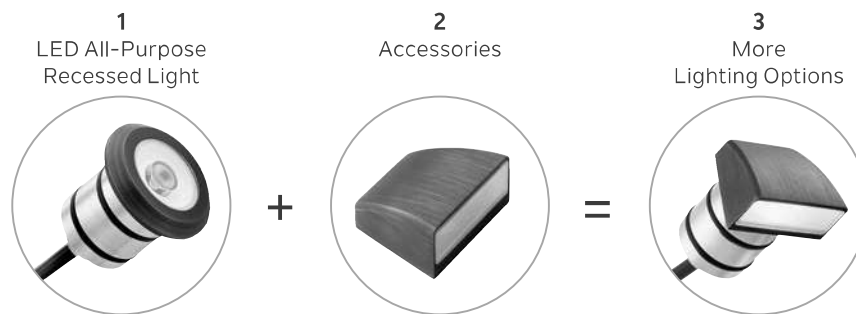

All accessories are compatible with both the 16140 (100 Lumen) and 16141 (200 Lumen) LED All-Purpose Recessed Light.

Backed by Kichler's 10-year warranty.
For details, visit Kichler.com/Warranty

KICHLER®