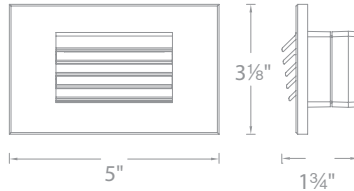

RECTANGLE STEP LIGHTS 12V

4051

WAC

LANDSCAPE LIGHTING

Fixture Type:

Catalog Number:

Project: _____

Location: _____

PRODUCT DESCRIPTION

Horizontal rectangle step light designed for safety and style on stairways, patios, decks, balcony areas, walkways and building perimeters.

Features an architectural design. Energy efficient for long-lasting outdoor lighting solutions. Creates an attractive, romantic impression at night.

SPECIFICATIONS

Input: 9-15VAC (Transformer is required)
Power: 2W / 3.1VA
Brightness: Up to 18lm
CRI: 90+
Standard: IP66, UL & cUL
Rated Life: 60,000 hours

FEATURES

- Corrosion resistant aluminum alloy
- Louvered design offers shielded illumination
- Fits into 2" x 4" Junction Box with minimum inside dimensions of 3"L x 2"W x 2.5"D
- Magnetized design for easy installation and maintenance
- Protected against high-pressure water jets
- 100 - 10% MLV dimming
- Landscape transformer required (sold separately)

ORDERING NUMBER

		Color Temp	CRI	Finish	Lumens
4051	12V	27	2700K	90	BK Black on Aluminum 17
					BZ Bronze on Aluminum 17
					WT White on Aluminum 17
	30	3000K	90	BK Black on Aluminum 18	
				BZ Bronze on Aluminum 18	
				WT White on Aluminum 18	
	AM	Amber	-	BK Black on Aluminum 610nm	
				BZ Bronze on Aluminum 610nm	
				WT White on Aluminum 610nm	

4051-_____

Example: 4051-30BZ

wacighting.com
Phone (800) 526.2588
Fax (800) 526.2585

Headquarters/Eastern Distribution Center
44 Harbor Park Drive
Port Washington, NY 11050

Central Distribution Center
1600 Distribution Ct
Lithia Springs, GA 30122

Western Distribution Center
1750 Archibald Avenue
Ontario, CA 91760