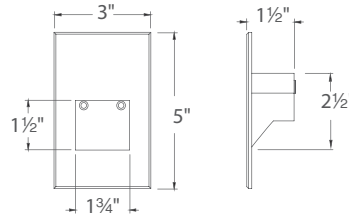

Fixture Type:

Catalog Number:

Project: _____

Location: _____