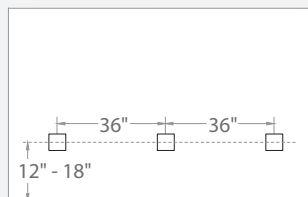

Spacing Recommendations for Optimal Light Distribution

Corridors / Hallways