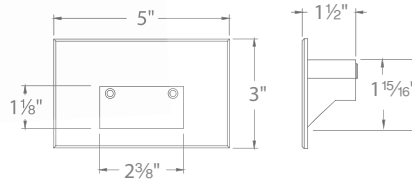

RECTANGLE STEP LIGHTS 12V

4011

WAC

LANDSCAPE LIGHTING

Fixture Type:

Catalog Number:

Project: _____

Location: _____

PRODUCT DESCRIPTION

Horizontal rectangle step light designed for safety and style on stairways, patios, decks, balcony areas, walkways and building perimeters.

Features an architectural design. Energy efficient for long-lasting outdoor lighting solutions. Creates an attractive, romantic impression at night.

FEATURES

- Solid diecast brass, corrosion resistant aluminum alloy, or cast stainless steel construction
- IP66 rated, Protected against high-pressure water jets
- Conveniently adapts into existing 12V system
- Invisible hardware
- Maintains constant lumen output against voltage drop
- UL 1838 Listed

SPECIFICATIONS

Input: 9-15VAC (Transformer is required)
Power: 2W / 3.1VA
CRI: 90
Mounting: Fits into 2" x 4" J-Box with minimum inside dimensions of 3"L x 2"W x 2"H. Includes bracket for J-Box mount.
Rated Life: 60,000 hours

ORDERING NUMBER

		Color Temp	CRI	Finish	Lumens	
4011	12V	27	2700K	90	BBR Bronze on Brass	17
					BK Black on Aluminum	17
					BZ Bronze on Aluminum	17
					WT White on Aluminum	38
	30	3000K	90	BBR Bronze on Brass	17	
				BK Black on Aluminum	17	
				BZ Bronze on Aluminum	17	
				WT White on Aluminum	38	
	AM	Amber	-	SS Cast Stainless Steel	23	
				BBR Bronze on Brass	11	
				BK Black on Aluminum	11	
				BZ Bronze on Aluminum	11	
					WT White on Aluminum	23
					SS Cast Stainless Steel	14

4011-_____

Example: 4011-30BK

wacighting.com
Phone (800) 526.2588
Fax (800) 526.2585

Headquarters/Eastern Distribution Center
44 Harbor Park Drive
Port Washington, NY 11050

Central Distribution Center
1600 Distribution Ct
Lithia Springs, GA 30122

Western Distribution Center
1750 Archibald Avenue
Ontario, CA 91760