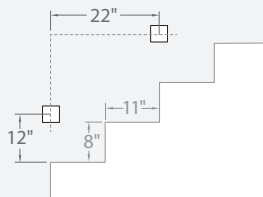

### Spacing Recommendations for Optimal Light Distribution

Corridors / Hallways

Stairs - Wall Mount

Stairs - Step Mount

Mount in center of stair as close to the upper tread as possible. For best results use one light per step for steps narrower than 5 feet