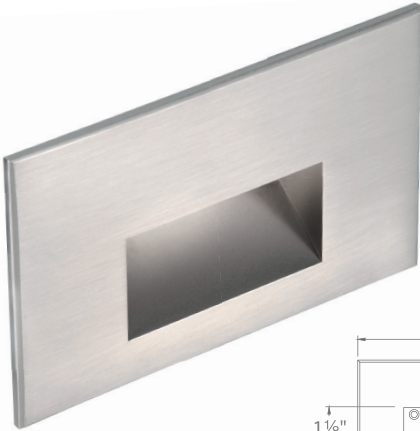

RECTANGLE STEP LIGHTS 12V

4011

WAC

LANDSCAPE LIGHTING

Fixture Type:

Catalog Number:

Project: _____

Location: _____

PRODUCT DESCRIPTION

Horizontal rectangle step light designed for safety and style on stairways, patios, decks, balcony areas, walkways and building perimeters.

Features an architectural design. Energy efficient for long-lasting outdoor lighting solutions. Creates an attractive, romantic impression at night.

FEATURES

- Solid diecast brass, corrosion resistant aluminum alloy, or cast stainless steel construction
- IP66 rated, Protected against high-pressure water jets
- Conveniently adapts into existing 12V system
- Invisible hardware
- Maintains constant lumen output against voltage drop
- UL 1838 Listed

SPECIFICATIONS

Input: 9-15VAC (Transformer is required)
Power: 2W / 3.1VA
CRI: 90
Mounting: Fits into 2" x 4" J-Box with minimum inside dimensions of 3"L x 2"W x 2"H. Includes bracket for J-Box mount.
Rated Life: 60,000 hours

ORDERING NUMBER

		Color Temp	CRI	Finish	Lumens	
4011	12V	27	2700K	90	BBR Bronze on Brass	17
					BK Black on Aluminum	17
					BZ Bronze on Aluminum	17
					WT White on Aluminum	38
	30	3000K	90	BBR Bronze on Brass	17	
				BK Black on Aluminum	17	
				BZ Bronze on Aluminum	17	
				WT White on Aluminum	38	
	AM	Amber	-	SS Cast Stainless Steel	23	
				BBR Bronze on Brass	11	
				BK Black on Aluminum	11	
				BZ Bronze on Aluminum	11	
					WT White on Aluminum	23
					SS Cast Stainless Steel	14

4011-_____

Example: 4011-30BK

wacighting.com
Phone (800) 526.2588
Fax (800) 526.2585

Headquarters/Eastern Distribution Center
44 Harbor Park Drive
Port Washington, NY 11050

Central Distribution Center
1600 Distribution Ct
Lithia Springs, GA 30122

Western Distribution Center
1750 Archibald Avenue
Ontario, CA 91760