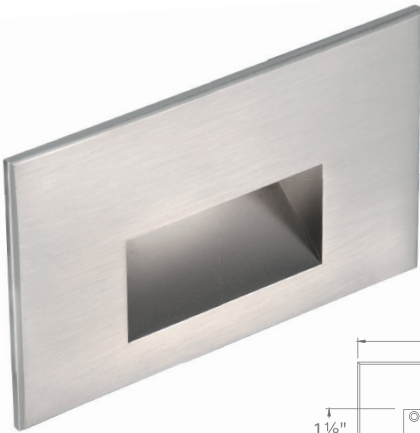

RECTANGLE STEP LIGHTS 12V

4011

WAC

LANDSCAPE LIGHTING

Fixture Type:

Catalog Number:

Project: _____

Location: _____

PRODUCT DESCRIPTION

Horizontal rectangle step light designed for safety and style on stairways, patios, decks, balcony areas, walkways and building perimeters.

Features an architectural design. Energy efficient for long-lasting outdoor lighting solutions. Creates an attractive, romantic impression at night.

FEATURES

- Solid diecast brass, corrosion resistant aluminum alloy, or cast stainless steel construction
- IP66 rated, Protected against high-pressure water jets
- Conveniently adapts into existing 12V system
- Invisible hardware
- Maintains constant lumen output against voltage drop
- UL 1838 Listed

SPECIFICATIONS

1. **Input:** 9-15VAC (Transformer is required)
   Power: 2W / 3.1VA
   CRI: 90
   Mounting: Fits into 2" x 4" J-Box with minimum inside dimensions of 3"L x 2"W x 2"H. Includes bracket for J-Box mount.
   Rated Life: 60,000 hours

ORDERING NUMBER

		Color Temp	CRI	Finish	Lumens	
4011	12V	27	2700K	90	BBR Bronze on Brass	17
					BK Black on Aluminum	17
					BZ Bronze on Aluminum	17
					WT White on Aluminum	38
	30	3000K	90	BBR Bronze on Brass	17	
				BK Black on Aluminum	17	
				BZ Bronze on Aluminum	17	
				WT White on Aluminum	38	
	AM	Amber	-	SS Cast Stainless Steel	23	
				BBR Bronze on Brass	11	
				BK Black on Aluminum	11	
				BZ Bronze on Aluminum	11	
					WT White on Aluminum	23
					SS Cast Stainless Steel	14

4011-_____

Example: 4011-30BK

wacighting.com
Phone (800) 526.2588
Fax (800) 526.2585

Headquarters/Eastern Distribution Center
44 Harbor Park Drive
Port Washington, NY 11050

Central Distribution Center
1600 Distribution Ct
Lithia Springs, GA 30122

Western Distribution Center
1750 Archibald Avenue
Ontario, CA 91760