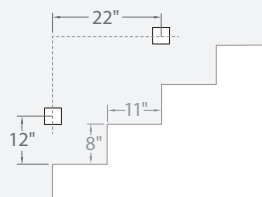

### Spacing Recommendations for Optimal Light Distribution

Corridors / Hallways

Stairs - Wall Mount

Stairs - Step Mount

Mount in center of stair as close to the upper tread as possible. For best results use one light per step for steps narrower than 5 feet