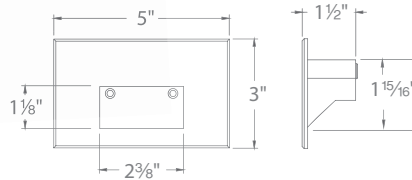

RECTANGLE STEP LIGHTS 12V

4011

WAC

LANDSCAPE LIGHTING

Fixture Type:

Catalog Number:

Project: _____

Location: _____

PRODUCT DESCRIPTION

Horizontal rectangle step light designed for safety and style on stairways, patios, decks, balcony areas, walkways and building perimeters.

Features an architectural design. Energy efficient for long-lasting outdoor lighting solutions. Creates an attractive, romantic impression at night.

FEATURES

- Solid diecast brass, corrosion resistant aluminum alloy, or cast stainless steel construction
- IP66 rated, Protected against high-pressure water jets
- Conveniently adapts into existing 12V system
- Invisible hardware
- Maintains constant lumen output against voltage drop
- UL 1838 Listed

SPECIFICATIONS

1. **Input:** 9-15VAC (Transformer is required)
   Power: 2W / 3.1VA
   CRI: 90
   Mounting: Fits into 2" x 4" J-Box with minimum inside dimensions of 3"L x 2"W x 2"H. Includes bracket for J-Box mount.
   Rated Life: 60,000 hours

ORDERING NUMBER

		Color Temp	CRI	Finish	Lumens	
4011	12V	27	2700K	90	BBR Bronze on Brass	17
					BK Black on Aluminum	17
					BZ Bronze on Aluminum	17
					WT White on Aluminum	38
	30	3000K	90	BBR Bronze on Brass	17	
				BK Black on Aluminum	17	
				BZ Bronze on Aluminum	17	
				WT White on Aluminum	38	
	AM	Amber	-	SS Cast Stainless Steel	23	
				BBR Bronze on Brass	11	
				BK Black on Aluminum	11	
				BZ Bronze on Aluminum	11	
					WT White on Aluminum	23
					SS Cast Stainless Steel	14

4011-_____

Example: 4011-30BK

wacighting.com
Phone (800) 526.2588
Fax (800) 526.2585

Headquarters/Eastern Distribution Center
44 Harbor Park Drive
Port Washington, NY 11050

Central Distribution Center
1600 Distribution Ct
Lithia Springs, GA 30122

Western Distribution Center
1750 Archibald Avenue
Ontario, CA 91760