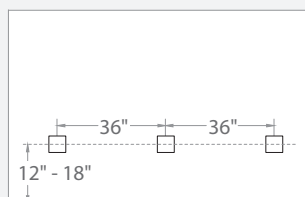

Spacing Recommendations for Optimal Light Distribution

Corridors / Hallways