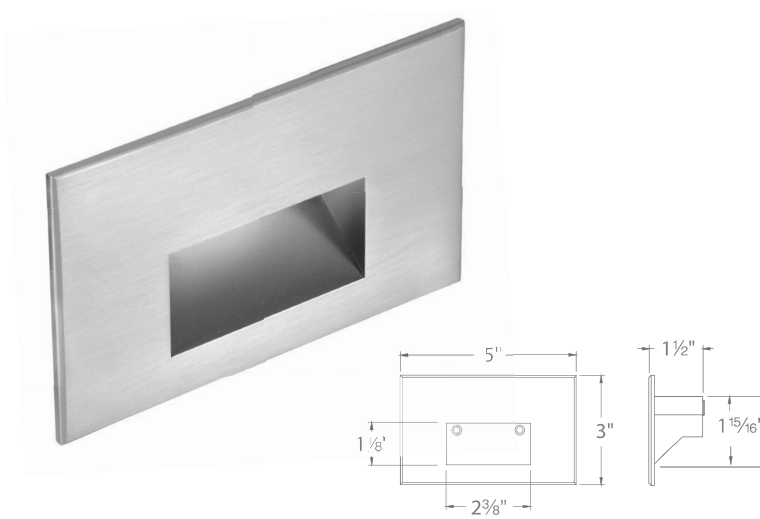

RECTANGLE STEP LIGHTS 12V

4011

WAC

LANDSCAPE LIGHTING

Fixture Type:

Catalog Number:

Project: _____

Location: _____

PRODUCT DESCRIPTION

Horizontal rectangle step light designed for safety and style on stairways, patios, decks, balcony areas, walkways and building perimeters.

Features an architectural design. Energy efficient for long-lasting outdoor lighting solutions. Creates an attractive, romantic impression at night.

FEATURES

- Solid diecast brass, corrosion resistant aluminum alloy, or cast stainless steel construction
- IP66 rated, Protected against high-pressure water jets
- Conveniently adapts into existing 12V system
- Invisible hardware
- Maintains constant lumen output against voltage drop
- UL 1838 Listed

SPECIFICATIONS

1. **Input:** 9-15VAC (Transformer is required)
   Power: 2W / 3.1VA
   CRI: 90
   Mounting: Fits into 2" x 4" J-Box with minimum inside dimensions of 3"L x 2"W x 2"H Includes bracket for J-Box mount.
   Rated Life: 60,000 hours

ORDERING NUMBER

		Color Temp	CRI	Finish	Lumens	
4011	12V	27	2700K	90	BBR Bronze on Brass	17
					BK Black on Aluminum	17
					BZ Bronze on Aluminum	17
					WT White on Aluminum	38
	30	3000K	90	BBR Bronze on Brass	17	
				BK Black on Aluminum	17	
				BZ Bronze on Aluminum	17	
				WT White on Aluminum	38	
				SS Cast Stainless Steel	23	
	AM	Amber	-	BBR Bronze on Brass	11	
				BK Black on Aluminum	11	
				BZ Bronze on Aluminum	11	
WT White on Aluminum				23		
					SS Cast Stainless Steel	14

4011-_____

Example: 4011-30BK

wacighting.com

Phone (800) 526.2588

Fax (800) 526.2585

Headquarters/Eastern Distribution Center

44 Harbor Park Drive

Port Washington, NY 11050

Central Distribution Center

1600 Distribution Ct

Lithia Springs, GA 30122

Western Distribution Center

1750 Archibald Avenue

Ontario, CA 91760