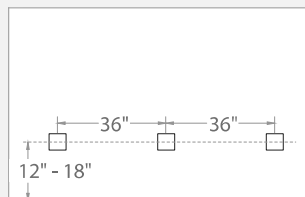

Spacing Recommendations for Optimal Light Distribution

Corridors / Hallways