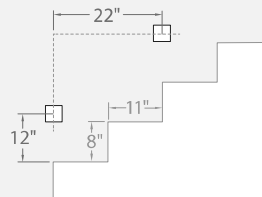

### Spacing Recommendations for Optimal Light Distribution

Corridors / Hallways

Stairs - Wall Mount

Stairs - Step Mount

Mount in center of stair as close to the upper tread as possible. For best results use one light per step for steps narrower than 5 feet