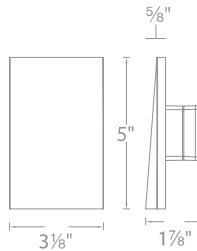

Model: WL-LED210

Step Light

WAC LIGHTING

Responsible Lighting®

Fixture Type:

Catalog Number:

Project: _____

Location: _____

PRODUCT DESCRIPTION

Vertical rectangle Step Light. Designed for safety and style on stairways, patios, decks, balcony areas, walkways and building perimeters.

Features an architectural design. Energy efficient for long-lasting indoor and outdoor lighting solutions. Creates an attractive, romantic impression at night.

FEATURES

- Fluid decorative profile with full cut-off illumination
- Die Cast Aluminum construction with abrasion resistant powder coat finish or plated Brushed Nickel finish
- Magnetized design for easy installation and maintenance
- Title 24 Compliant (120V only)
- 50,000 hour rated life

SPECIFICATIONS

Construction: Die-cast aluminum

Input: 120V or 277VAC 50/60Hz

Power: Direct wiring, no remote driver needed. Input voltage: 120V or 277VAC 50/60Hz

Lumens: Up to 2 lm

Mounting: Fits into a switch box or a 2" x 4" Junction Box with minimum inside dimensions of 3"L x 2"W x 2.5"D

Dimming: 100% - 10% ELV (120V only)

CRI: 90

Standards: IP66, ETL & cETL Listed for wet locations

Voltage	Power	Model	Color Temp	Finishes
120V	3.5W	WL-LED210-C	3000K	BK Black on Aluminum BN* Brushed Nickel BZ Bronze on Aluminum WT White on Aluminum
		WL-LED210-AM	Amber	
277V	3W	WL-LED210F-C	3000K	
		WL-LED210F-AM	Amber	

*Brushed Nickel Finish is for interior use only