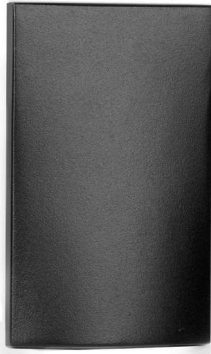

Model: WL-LED210

Step Light

WAC LIGHTING

Responsible Lighting®

Fixture Type:

Catalog Number:

Project: _____

Location: _____

PRODUCT DESCRIPTION

Vertical rectangle Step Light. Designed for safety and style on stairways, patios, decks, balcony areas, walkways and building perimeters.

Features an architectural design. Energy efficient for long-lasting indoor and outdoor lighting solutions. Creates an attractive, romantic impression at night.

FEATURES

- Fluid decorative profile with full cut-off illumination
- Die Cast Aluminum construction with abrasion resistant powder coat finish or plated Brushed Nickel finish
- Magnetized design for easy installation and maintenance
- Title 24 Compliant (120V only)
- 50,000 hour rated life

SPECIFICATIONS

Construction: Die-cast aluminum

Input: 120V or 277VAC 50/60Hz

Power: Direct wiring, no remote driver needed. Input voltage: 120V or 277VAC 50/60Hz

Lumens: Up to 2 lm

Mounting: Fits into a switch box or a 2" x 4" Junction Box with minimum inside dimensions of 3"L x 2"W x 2.5"D

Dimming: 100% - 10% ELV (120V only)

CRI: 90

Standards: IP66, ETL & cETL Listed for wet locations

Voltage	Power	Model	Color Temp	Finishes
120V	3.5W	WL-LED210-C	3000K	BK Black on Aluminum BN* Brushed Nickel BZ Bronze on Aluminum WT White on Aluminum
		WL-LED210-AM	Amber	
277V	3W	WL-LED210F-C	3000K	
		WL-LED210F-AM	Amber	

*Brushed Nickel Finish is for interior use only

Example: **WL-LED210-C-BK**

wacighting.com

Phone (800) 526.2588

Fax (800) 526.2585

Headquarters/Eastern Distribution Center

44 Harbor Park Drive

Port Washington, NY 11050

Central Distribution Center

1600 Distribution Ct

Lithia Springs, GA 30122

Western Distribution Center

1750 Archibald Avenue

Ontario, CA 91760