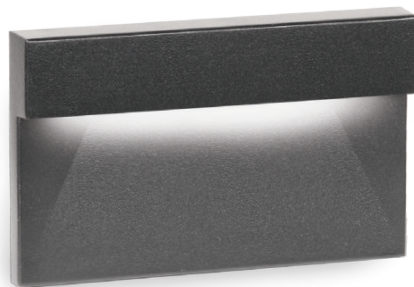

Model: WL-LED140

Step Light

WAC LIGHTING

Responsible Lighting®

Fixture Type:

Catalog Number:

Project: _____

Location: _____

PRODUCT DESCRIPTION

Horizontal rectangle Step Light. Designed for safety and style on stairways, patios, decks, balcony areas, walkways and building perimeters.

Features an architectural design. Energy efficient for long-lasting indoor and outdoor lighting solutions. Creates an attractive, romantic impression at night.

FEATURES

- Geometric design with downward illumination
- Die Cast Aluminum construction with abrasion resistant powder coat finish
- Magnetized design for easy installation and maintenance
- Title 24 Compliant (120V only)
- 50,000 hour rated life

SPECIFICATIONS

Construction: Die-cast aluminum

Input: 120V or 277VAC 50/60Hz

Power: Direct wiring, no remote driver needed. Input voltage: 120V or 277VAC 50/60Hz

Lumens: Up to 3 lm

Mounting: Fits into a switch box or a 2" x 4" Junction Box with minimum inside dimensions of 3"L x 2"W x 2.5"D

Dimming: 100% - 10% ELV (120V only)

CRI: 90

Standards: IP66, ETL & cETL Listed for wet locations

Voltage	Power	Model	Color Temp	Finishes
120V	3.5W	WL-LED140-C	3000K	BK Black on Aluminum BZ Bronze on Aluminum WT White on Aluminum
		WL-LED140-AM	Amber	
277V	3W	WL-LED140F-C	3000K	
		WL-LED140F-AM	Amber	

Example: **WL-LED140-C-BK**

waclighting.com

Phone (800) 526.2588

Fax (800) 526.2585

Headquarters/Eastern Distribution Center

44 Harbor Park Drive

Port Washington, NY 11050

Central Distribution Center

1600 Distribution Ct

Lithia Springs, GA 30122

Western Distribution Center

1750 Archibald Avenue

Ontario, CA 91760