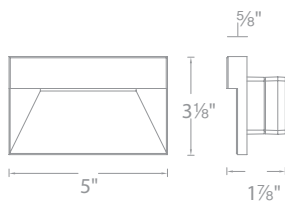

Model: WL-LED140

Step Light

WAC LIGHTING

Responsible Lighting®

Fixture Type:

Catalog Number:

Project: _____

Location: _____

PRODUCT DESCRIPTION

Horizontal rectangle Step Light. Designed for safety and style on stairways, patios, decks, balcony areas, walkways and building perimeters.

Features an architectural design. Energy efficient for long-lasting indoor and outdoor lighting solutions. Creates an attractive, romantic impression at night.

FEATURES

- Geometric design with downward illumination
- Die Cast Aluminum construction with abrasion resistant powder coat finish
- Magnetized design for easy installation and maintenance
- Title 24 Compliant (120V only)
- 50,000 hour rated life

SPECIFICATIONS

Construction: Die-cast aluminum

Input: 120V or 277VAC 50/60Hz

Power: Direct wiring, no remote driver needed. Input voltage: 120V or 277VAC 50/60Hz

Lumens: Up to 3 lm

Mounting: Fits into a switch box or a 2" x 4" Junction Box with minimum inside dimensions of 3"L x 2"W x 2.5"D

Dimming: 100% - 10% ELV (120V only)

CRI: 90

Standards: IP66, ETL & cETL Listed for wet locations

Voltage	Power	Model	Color Temp	Finishes
120V	3.5W	WL-LED140-C	3000K	BK Black on Aluminum BZ Bronze on Aluminum WT White on Aluminum
		WL-LED140-AM	Amber	
277V	3W	WL-LED140F-C	3000K	
		WL-LED140F-AM	Amber	

Example: **WL-LED140-C-BK**

waclighting.com

Phone (800) 526.2588

Fax (800) 526.2585

Headquarters/Eastern Distribution Center

44 Harbor Park Drive

Port Washington, NY 11050

Central Distribution Center

1600 Distribution Ct

Lithia Springs, GA 30122

Western Distribution Center

1750 Archibald Avenue

Ontario, CA 91760