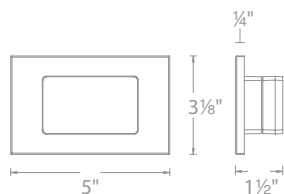

Model: WL-LED130

Step Light

WAC LIGHTING

Responsible Lighting®

Fixture Type:

Catalog Number:

Project: _____

Location: _____

PRODUCT DESCRIPTION

Horizontal or vertical rectangle Step Light. Designed for safety and style on stairways, patios, decks, balcony areas, walkways and building perimeters.

Features an architectural design. Energy efficient for long-lasting indoor and outdoor lighting solutions. Creates an attractive, romantic impression at night.

FEATURES

- Diffuse tempered glass provides even illumination
- Die Cast Aluminum construction with abrasion resistant powder coat finish or marine grade Stainless Steel option available
- Magnetized design for easy installation and maintenance
- Title 24 Compliant (120V only)
- Can be mounted vertically or horizontally
- 50,000 hour rated life

SPECIFICATIONS

Construction: Die-cast aluminum or marine grade stainless steel

Input: 120V or 277VAC 50/60Hz

Power: Direct wiring, no remote driver needed. Input voltage: 120V or 277VAC 50/60Hz

Lumens: Up to 40 lm

Mounting: Fits into a switch box or a 2" x 4" Junction Box with minimum inside dimensions of 3"L x 2"W x 2.5"D

Dimming: 100% - 10% ELV (120V only)

CRI: 90

Standards: IP66, ETL & cETL Listed for wet locations

Voltage	Power	Model	Color Temp	Finishes
120V	3.5W	WL-LED130-C	3000K	BK Black on Aluminum BZ Bronze on Aluminum SS Stainless Steel WT White on Aluminum
		WL-LED130-AM	Amber	
277V	3W	WL-LED130F-C	3000K	
		WL-LED130F-AM	Amber