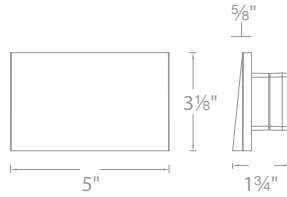

Model: WL-LED110

Step Light

WAC LIGHTING

Responsible Lighting®

Fixture Type:

Catalog Number:

Project:

Location:

PRODUCT DESCRIPTION

Horizontal rectangle Step Light. Designed for safety and style on stairways, patios, decks, balcony areas, walkways and building perimeters.

Features an architectural design. Energy efficient for long-lasting indoor and outdoor lighting solutions. Creates an attractive, romantic impression at night.

FEATURES

- Fluid decorative profile with full cut-off illumination
- Die Cast Aluminum construction with abrasion resistant powder coat finish or plated Brushed Nickel finish
- Magnetized design for easy installation and maintenance
- Title 24 Compliant (120V only)
- 50,000 hour rated life

SPECIFICATIONS

Construction: Die-cast aluminum

Input: 120V or 277VAC 50/60Hz

Power: Direct wiring, no remote driver needed.

Lumens: Up to 4 lm

Mounting: Fits into a switch box or a 2" x 4" Junction Box with minimum inside dimensions of 3"L x 2"W x 2.5"D

Dimming: 100% - 10% ELV (120V only)

CRI: 90

Standards: IP66, ETL & cETL Listed for wet locations

Voltage	Power	Model	Color Temp	Finishes
120V	3.5W	WL-LED110-C	3000K	BK Black on Aluminum BN* Brushed Nickel BZ Bronze on Aluminum WT White on Aluminum
		WL-LED110-AM	Amber	
277V	3W	WL-LED110F-C	3000K	
		WL-LED110F-AM	Amber	

*Brushed Nickel Finish is for interior use only