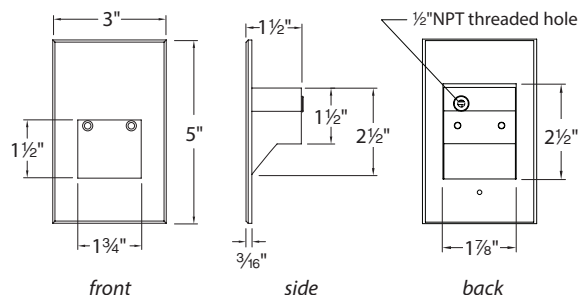

Fixture Type:

Catalog Number:

Project: _____

Location: _____

PRODUCT DESCRIPTION

Vertical rectangle LEDme® Step Light. Designed for safety and style on stairways, patios, decks, balcony areas, walkways and building perimeters.

Features an architectural design. Energy efficient for long-lasting indoor and outdoor lighting solutions. Creates an attractive, romantic impression at night.

FEATURES

- 316 marine grade cast stainless steel (SS) available
- Direct wiring, no driver needed
- Title 24 JA8 - 2016 Compliant (120V only)
- Low profile, flush to wall aesthetics with no visible hardware
- 54,000 hour rated life
- Balanced lighting, free of shadows with minimum glare
- Up to 200 fixtures can be connected in parallel
- 5 year WAC Lighting product warranty

SPECIFICATIONS

Construction: Die-cast aluminum or 316 marine grade cast stainless steel

Power: Direct wiring, no remote driver needed. Input voltage: 120V or 277V AC 50/60Hz

Light Source: 3000K CCT Samsung HV-AC High Power LED, CRI: 85
Optional color lenses. Total power consumption of 3.5W

Mounting: Fits into 2" x 4" J-Box with minimum inside dimensions of 3"L x 2"W x 2"H Includes bracket for J-Box mount.

Dimming: Dim to 10% with electronic low voltage (ELV) dimmer
Approved dimmers: Lutron Nova-T NTELV-300 & NTELV-600, Lutron Vietri VTELV-600, Lutron Diva DVELV-300P, Lutron Skylark SELV-300P, Lutron Maestro MAELV-600

Standards: IP66, UL & cUL Listed for wet locations, Title 24 Compliant (120V only)

ORDER NUMBER

Model #	Color	Finish
WL-LED200 120V	C White 3000K	SS Stainless Steel
WL-LED200F 277V	AM Amber 610nm	BK Black
	RD Red 640nm	WT White
	BL Blue 450nm	BN* Brushed Nickel
		BZ Bronze

*Brushed Nickel Finish is for interior use only