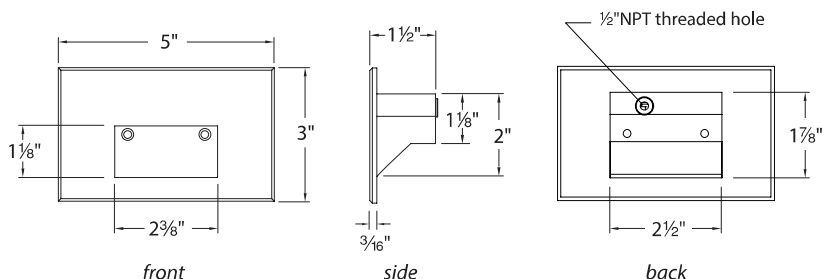

FEATURES

- Solid diecast brass, corrosion resistant aluminum alloy, or cast stainless steel construction
- Direct wiring, no driver needed
- Low profile, flush to wall aesthetics with no visible hardware
- 54,000 hour rated life
- Balanced lighting, free of shadows with minimum glare
- IP66 rated, Protected against high-pressure water jets
- Up to 200 fixtures can be connected in parallel
- 5 year WAC Lighting product warranty

SPECIFICATIONS

Construction: Die-cast aluminum or 316 marine grade cast stainless steel

Power: Direct wiring, no remote driver needed. Input voltage: 120V or 277VAC 50/60Hz

Light Source: 3000K CCT Samsung HV-AC High Power LED, CRI: 90
Optional color lenses. Total power consumption of 3.5W