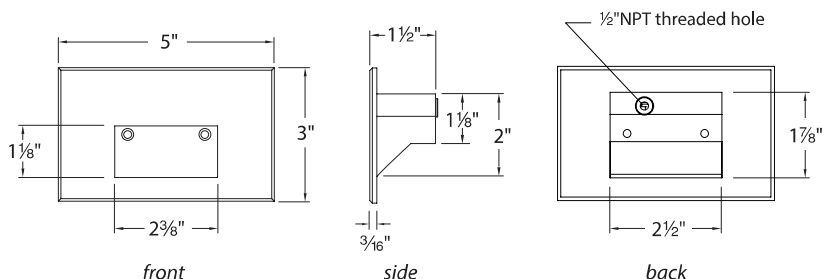

### SPECIFICATIONS

**Construction:** Die-cast aluminum or 316 marine grade cast stainless steel

**Power:** Direct wiring, no remote driver needed. Input voltage: 120V or 277VAC 50/60Hz

**Light Source:** 3000K CCT Samsung HV-AC High Power LED, CRI: 90  
Optional color lenses. Total power consumption of 3.5W