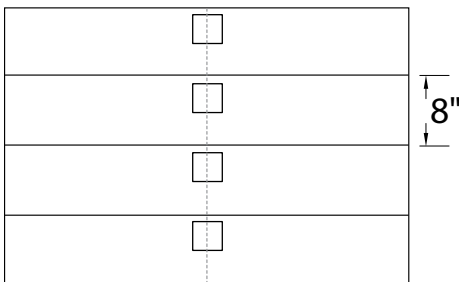

Model: WL-LED100

LEDme® Step Light

WAC LIGHTING

Responsible Lighting®

Spacing Recommendations for Optimal Light Distribution

Corridors / Hallways

Stairs - Wall Mount

Stairs - Step Mount