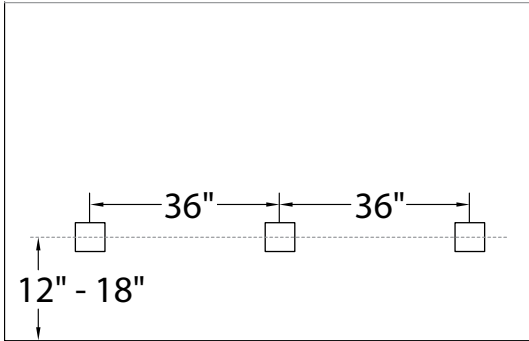

Model: WL-LED100

LEDme® Step Light

WAC LIGHTING

Responsible Lighting®

Spacing Recommendations for Optimal Light Distribution

Corridors / Hallways

Stairs - Wall Mount

Stairs - Step Mount

Mount in center of stair as close to the upper tread as possible.
For best results use one light per step for steps narrower than 5'.

WAC Lighting
www.waclighting.com
Phone (800) 526.2588 • Fax (800) 526.2585