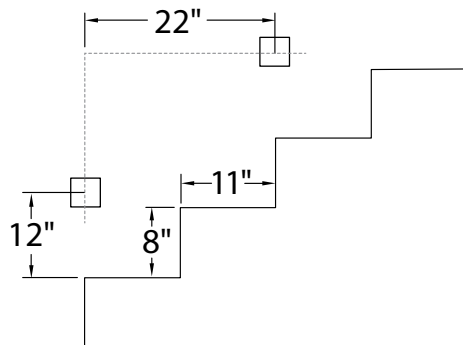

Model: WL-LED100

LEDme® Step Light

WAC LIGHTING

Responsible Lighting®

Spacing Recommendations for Optimal Light Distribution

Corridors / Hallways

Stairs - Wall Mount

Stairs - Step Mount

Mount in center of stair as close to the upper tread as possible.
For best results use one light per step for steps narrower than 5'.

WAC Lighting
www.waclighting.com
Phone (800) 526.2588 • Fax (800) 526.2585