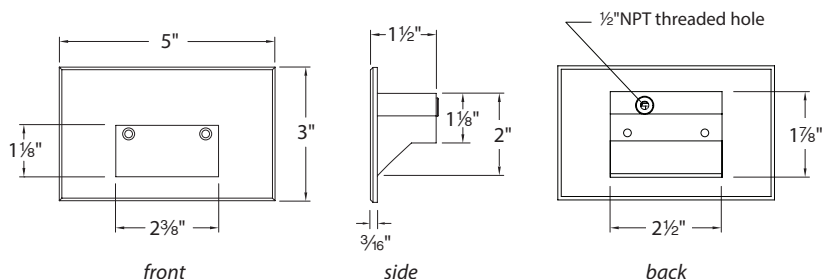

FEATURES

- Solid diecast brass, corrosion resistant aluminum alloy, or cast stainless steel construction
- Direct wiring, no driver needed
- Low profile, flush to wall aesthetics with no visible hardware
- 54,000 hour rated life
- Balanced lighting, free of shadows with minimum glare
- IP66 rated, Protected against high-pressure water jets
- Up to 200 fixtures can be connected in parallel
- 5 year WAC Lighting product warranty

SPECIFICATIONS

Construction: Die-cast aluminum or 316 marine grade cast stainless steel

Power: Direct wiring, no remote driver needed. Input voltage: 120V or 277VAC 50/60Hz

Light Source: 3000K CCT Samsung HV-AC High Power LED, CRI: 90
Optional color lenses. Total power consumption of 3.5W

Mounting: Fits into 2" x 4" J-Box with minimum inside dimensions of 3" L x 2" W x 2" H
Includes bracket for J-Box mount.

Dimming: Dim to 10% with electronic low voltage (ELV) dimmer
Approved dimmers: Lutron Nova-T NTELV-300 & NTELV-600, Lutron Vietri VTELV-600, Lutron Diva DVELV-300P, Lutron Skylark SELV-300P, Lutron Maestro MAELV-600