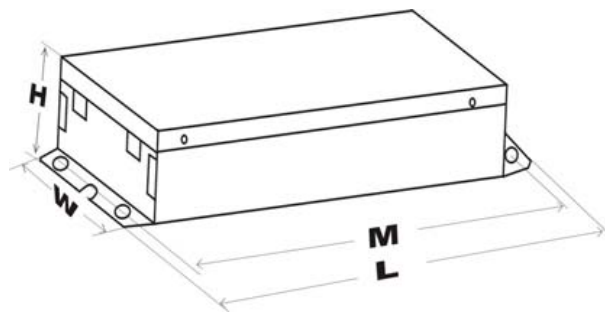

### WIRING DIAGRAM

### LEADS LENGTH

Black	18.8" (48 cm)
White	18.8" (48 cm)
Blue	30.9" (78.5 cm)
Red	30.9" (78.5 cm)
Yellow	46.4" (118 cm)

### BALLAST DIMENSIONS

Length (L):	9.50" (24.1 cm)
Width (W):	1.7" (4.3 cm)
Height (H):	1.14" (2.9 cm)
Mounting (M):	8.9" (22.6 cm)

Qty	Description	Price

I accept the specifications of the luminaire configuration mentioned above.