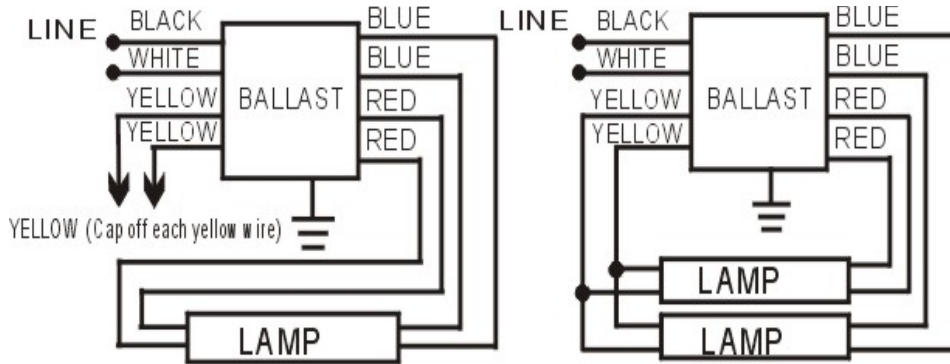

### LEADS LENGTH

Black	18.8" (48 cm)
White	18.8" (48 cm)
Blue	30.9" (78.5 cm)
Red	30.9" (78.5 cm)
Yellow	46.4" (118 cm)