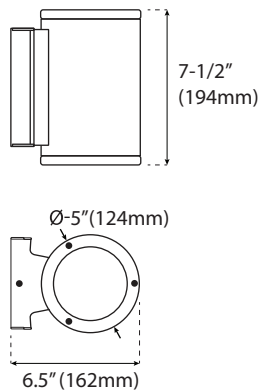

■ SPECIFICATIONS

FXDWS - 10W

Weight: 1.54-lbs

FXDWS - 20W

Weight: 2.43-lbs

FX5DWS - 25W

Weight: 3.75-lbs

PHOTOMETRICS CHART

DWS - up/down Wall Sconce (10W)

Center Beam fc	Beam Width	
	Center Beam fc	Beam Width
2.5R	0.87 fc	1.2 ft 1.9 ft
5.0R	0.22 fc	2.3 ft 3.8 ft
7.5R	0.10 fc	3.5 ft 5.6 ft
10.0R	0.05 fc	4.7 ft 7.5 ft
12.5R	0.03 fc	5.8 ft 9.4 ft
15.0R	0.02 fc	7.0 ft 11.3 ft

■ Vert. Spread: 26.2°
■ Horiz. Spread: 41.2°

DWS - up/down Wall Sconce (20 Watt)

Center Beam fc	Beam Width	
	Center Beam fc	Beam Width
2.5R	2.02 fc	1.0 ft 1.3 ft
5.0R	0.51 fc	2.1 ft 2.5 ft
7.5R	0.22 fc	3.1 ft 3.8 ft
10.0R	0.13 fc	4.1 ft 5.0 ft
12.5R	0.08 fc	5.2 ft 6.3 ft
15.0R	0.06 fc	6.2 ft 7.5 ft

■ Vert. Spread: 23.3°
■ Horiz. Spread: 28.2°

5DWS - Wall Sconce (25 Watt)

Center Beam fc	Beam Width	
	Center Beam fc	Beam Width
2.5R	453 fc	1.4 ft 1.4 ft
5.0R	113 fc	2.8 ft 2.8 ft
7.5R	50.3 fc	4.2 ft 4.2 ft
10.0R	28.3 fc	5.5 ft 5.6 ft
12.5R	18.1 fc	6.9 ft 7.0 ft
15.0R	12.6 fc	8.3 ft 8.4 ft