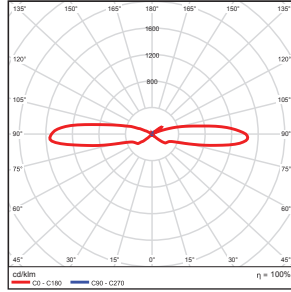

ORDERING

Watts (W)	Ordering Code	Description	Color Temp (K)	Lumens (lm)	Equiv. Wattage (W)	Style	Beam Angle	Color	Voltage	Wet	ES
 Up/Down Wall Sconce (Black)											
10	7026	LED-FXDWS10/830/BK	3000K	700	90	Up/down Wall Sconce	38°	Black	120V	•	•
10	7027	LED-FXDWS10/850/BK	5000K	700	90	Up/down Wall Sconce	38°	Black	120V	•	•
20	7064	LED-FXDWS20/830/BK	3000K	1,400	200	Up/down Wall Sconce	38°	Black	120V	•	•
20	7065	LED-FXDWS20/850/BK	5000K	1,400	200	Up/down Wall Sconce	38°	Black	120V	•	•
 Up/Down Wall Sconce (White)											
10	7068	LED-FXDWS10/830/WH	3000K	700	90	Up/down Wall Sconce	38°	White	120V	•	•
10	7069	LED-FXDWS10/850/WH	5000K	700	90	Up/down Wall Sconce	38°	White	120V	•	•
20	7070	LED-FXDWS20/830/WH	3000K	1,400	200	Up/down Wall Sconce	38°	White	120V	•	•
20	7071	LED-FXDWS20/850/WH	5000K	1,400	200	Up/down Wall Sconce	38°	White	120V	•	•
 Up/Down Wall Sconce (Nickel)											
10	7022	LED-FXDWS10/830/NI	3000K	700	90	Up/down Wall Sconce	38°	Nickel	120V	•	•
20	7023	LED-FXDWS20/830/NI	3000K	1,400	200	Up/down Wall Sconce	38°	Nickel	120V	•	•
 Wall Sconce (Black)											
25	7792	LED-FX5DWS25/33S/930/BK	3000K	1,750	100	Wall Sconce	33°	Black	120-277V	•	•

■ SPECIFICATIONS

FXDWS - 10W

Weight: 1.54-lbs

FXDWS - 20W

Weight: 2.43-lbs

FX5DWS - 25W

Weight: 3.75-lbs

PHOTOMETRICS CHART

DWS - up/down Wall Sconce (10W)

Center Beam fc	Beam Width	
	Center Beam fc	Beam Width
2.5R	0.87 fc	1.2 ft 1.9 ft
5.0R	0.22 fc	2.3 ft 3.8 ft
7.5R	0.10 fc	3.5 ft 5.6 ft
10.0R	0.05 fc	4.7 ft 7.5 ft
12.5R	0.03 fc	5.8 ft 9.4 ft
15.0R	0.02 fc	7.0 ft 11.3 ft

■ Vert. Spread: 26.2°
■ Horiz. Spread: 41.2°

DWS - up/down Wall Sconce (20 Watt)

Center Beam fc	Beam Width	
	Center Beam fc	Beam Width
2.5R	2.02 fc	1.0 ft 1.3 ft
5.0R	0.51 fc	2.1 ft 2.5 ft
7.5R	0.22 fc	3.1 ft 3.8 ft
10.0R	0.13 fc	4.1 ft 5.0 ft
12.5R	0.08 fc	5.2 ft 6.3 ft
15.0R	0.06 fc	6.2 ft 7.5 ft