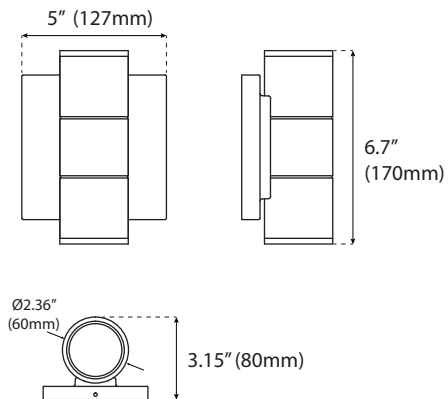

■ SPECIFICATIONS

FXDWS - 10W

Weight: 1.54-lbs

FXDWS - 20W

Weight: 2.43-lbs

FX5DWS - 25W

Weight: 3.75-lbs

PHOTOMETRICS CHART

DWS - up/down Wall Sconce (10W)

Center Beam fc	Beam Width	
	Center Beam fc	Beam Width
2.5R	0.87 fc	1.2 ft 1.9 ft
5.0R	0.22 fc	2.3 ft 3.8 ft
7.5R	0.10 fc	3.5 ft 5.6 ft
10.0R	0.05 fc	4.7 ft 7.5 ft
12.5R	0.03 fc	5.8 ft 9.4 ft
15.0R	0.02 fc	7.0 ft 11.3 ft

■ Vert. Spread: 26.2°
■ Horiz. Spread: 41.2°

DWS - up/down Wall Sconce (20 Watt)

Center Beam fc	Beam Width	
	Center Beam fc	Beam Width
2.5R	2.02 fc	1.0 ft 1.3 ft
5.0R	0.51 fc	2.1 ft 2.5 ft
7.5R	0.22 fc	3.1 ft 3.8 ft
10.0R	0.13 fc	4.1 ft 5.0 ft
12.5R	0.08 fc	5.2 ft 6.3 ft
15.0R	0.06 fc	6.2 ft 7.5 ft

■ Vert. Spread: 23.3°
■ Horiz. Spread: 28.2°

5DWS - Wall Sconce (25 Watt)

Center Beam fc	Beam Width	
	Center Beam fc	Beam Width
2.5R	453 fc	1.4 ft 1.4 ft
5.0R	113 fc	2.8 ft 2.8 ft
7.5R	50.3 fc	4.2 ft 4.2 ft
10.0R	28.3 fc	5.5 ft 5.6 ft
12.5R	18.1 fc	6.9 ft 7.0 ft
15.0R	12.6 fc	8.3 ft 8.4 ft