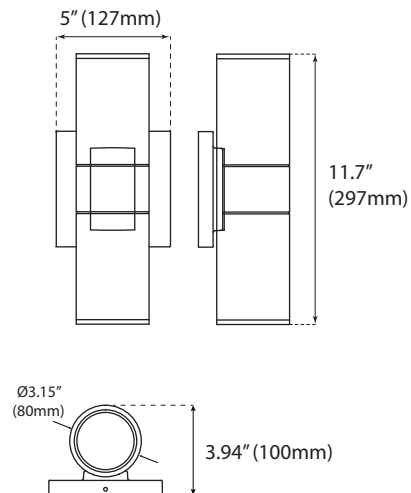

■ SPECIFICATIONS

FXDWS - 10W

Weight: 1.54-lbs

FXDWS - 20W

Weight: 2.43-lbs

FX5DWS - 25W

Weight: 3.75-lbs

PHOTOMETRICS CHART

DWS - up/down Wall Sconce (10W)

Center Beam fc	Beam Width	
	Center Beam fc	Beam Width
2.5R	0.87 fc	1.2 ft 1.9 ft
5.0R	0.22 fc	2.3 ft 3.8 ft
7.5R	0.10 fc	3.5 ft 5.6 ft
10.0R	0.05 fc	4.7 ft 7.5 ft
12.5R	0.03 fc	5.8 ft 9.4 ft
15.0R	0.02 fc	7.0 ft 11.3 ft

■ Vert. Spread: 26.2°
■ Horiz. Spread: 41.2°

DWS - up/down Wall Sconce (20 Watt)

Center Beam fc	Beam Width	
	Center Beam fc	Beam Width
2.5R	2.02 fc	1.0 ft 1.3 ft
5.0R	0.51 fc	2.1 ft 2.5 ft
7.5R	0.22 fc	3.1 ft 3.8 ft
10.0R	0.13 fc	4.1 ft 5.0 ft
12.5R	0.08 fc	5.2 ft 6.3 ft
15.0R	0.06 fc	6.2 ft 7.5 ft

■ Vert. Spread: 23.3°
■ Horiz. Spread: 28.2°

5DWS - Wall Sconce (25 Watt)

Center Beam fc	Beam Width	
	Center Beam fc	Beam Width
2.5R	453 fc	1.4 ft 1.4 ft
5.0R	113 fc	2.8 ft 2.8 ft
7.5R	50.3 fc	4.2 ft 4.2 ft
10.0R	28.3 fc	5.5 ft 5.6 ft
12.5R	18.1 fc	6.9 ft 7.0 ft
15.0R	12.6 fc	8.3 ft 8.4 ft