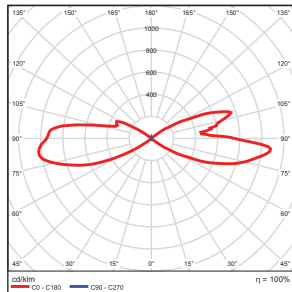

ORDERING

Watts (W)	Ordering Code	Description	Color Temp (K)	Lumens (lm)	Equiv. Wattage (W)	Style	Beam Angle	Color	Voltage	Wet	ES
 Up/Down Wall Sconce (Black)											
10	7026	LED-FXDWS10/830/BK	3000K	700	90	Up/down Wall Sconce	38°	Black	120V	•	•
10	7027	LED-FXDWS10/850/BK	5000K	700	90	Up/down Wall Sconce	38°	Black	120V	•	•
20	7064	LED-FXDWS20/830/BK	3000K	1,400	200	Up/down Wall Sconce	38°	Black	120V	•	•
20	7065	LED-FXDWS20/850/BK	5000K	1,400	200	Up/down Wall Sconce	38°	Black	120V	•	•
 Up/Down Wall Sconce (White)											
10	7068	LED-FXDWS10/830/WH	3000K	700	90	Up/down Wall Sconce	38°	White	120V	•	•
10	7069	LED-FXDWS10/850/WH	5000K	700	90	Up/down Wall Sconce	38°	White	120V	•	•
20	7070	LED-FXDWS20/830/WH	3000K	1,400	200	Up/down Wall Sconce	38°	White	120V	•	•
20	7071	LED-FXDWS20/850/WH	5000K	1,400	200	Up/down Wall Sconce	38°	White	120V	•	•
 Up/Down Wall Sconce (Nickel)											
10	7022	LED-FXDWS10/830/NI	3000K	700	90	Up/down Wall Sconce	38°	Nickel	120V	•	•
20	7023	LED-FXDWS20/830/NI	3000K	1,400	200	Up/down Wall Sconce	38°	Nickel	120V	•	•
 Wall Sconce (Black)											
25	7792	LED-FX5DWS25/33S/930/BK	3000K	1,750	100	Wall Sconce	33°	Black	120-277V	•	•

■ SPECIFICATIONS

FXDWS - 10W

Weight: 1.54-lbs

FXDWS - 20W

Weight: 2.43-lbs

FX5DWS - 25W

Weight: 3.75-lbs

PHOTOMETRICS CHART

DWS - up/down Wall Sconce (10W)

Center Beam fc	Beam Width	
	Center Beam fc	Beam Width
2.5R	0.87 fc	1.2 ft 1.9 ft
5.0R	0.22 fc	2.3 ft 3.8 ft
7.5R	0.10 fc	3.5 ft 5.6 ft
10.0R	0.05 fc	4.7 ft 7.5 ft
12.5R	0.03 fc	5.8 ft 9.4 ft
15.0R	0.02 fc	7.0 ft 11.3 ft

■ Vert. Spread: 26.2°
■ Horiz. Spread: 41.2°

DWS - up/down Wall Sconce (20 Watt)

Center Beam fc	Beam Width	
	Center Beam fc	Beam Width
2.5R	2.02 fc	1.0 ft 1.3 ft
5.0R	0.51 fc	2.1 ft 2.5 ft
7.5R	0.22 fc	3.1 ft 3.8 ft
10.0R	0.13 fc	4.1 ft 5.0 ft
12.5R	0.08 fc	5.2 ft 6.3 ft
15.0R	0.06 fc	6.2 ft 7.5 ft