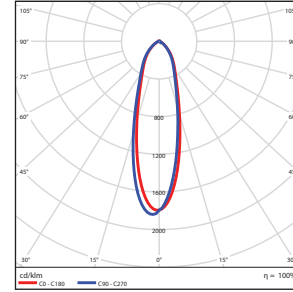

■ SPECIFICATIONS

FXDWS - 10W

Weight: 1.54-lbs

FXDWS - 20W

Weight: 2.43-lbs

FX5DWS - 25W

Weight: 3.75-lbs

PHOTOMETRICS CHART

DWS - up/down Wall Sconce (10W)

Center Beam fc	Beam Width	
	Center Beam fc	Beam Width
2.5R	0.87 fc	1.2 ft 1.9 ft
5.0R	0.22 fc	2.3 ft 3.8 ft
7.5R	0.10 fc	3.5 ft 5.6 ft
10.0R	0.05 fc	4.7 ft 7.5 ft
12.5R	0.03 fc	5.8 ft 9.4 ft
15.0R	0.02 fc	7.0 ft 11.3 ft

■ Vert. Spread: 26.2°
■ Horiz. Spread: 41.2°

DWS - up/down Wall Sconce (20 Watt)

Center Beam fc	Beam Width	
	Center Beam fc	Beam Width
2.5R	2.02 fc	1.0 ft 1.3 ft
5.0R	0.51 fc	2.1 ft 2.5 ft
7.5R	0.22 fc	3.1 ft 3.8 ft
10.0R	0.13 fc	4.1 ft 5.0 ft
12.5R	0.08 fc	5.2 ft 6.3 ft
15.0R	0.06 fc	6.2 ft 7.5 ft

■ Vert. Spread: 23.3°
■ Horiz. Spread: 28.2°

5DWS - Wall Sconce (25 Watt)

Center Beam fc	Beam Width	
	Center Beam fc	Beam Width
2.5R	453 fc	1.4 ft 1.4 ft
5.0R	113 fc	2.8 ft 2.8 ft
7.5R	50.3 fc	4.2 ft 4.2 ft
10.0R	28.3 fc	5.5 ft 5.6 ft
12.5R	18.1 fc	6.9 ft 7.0 ft
15.0R	12.6 fc	8.3 ft 8.4 ft