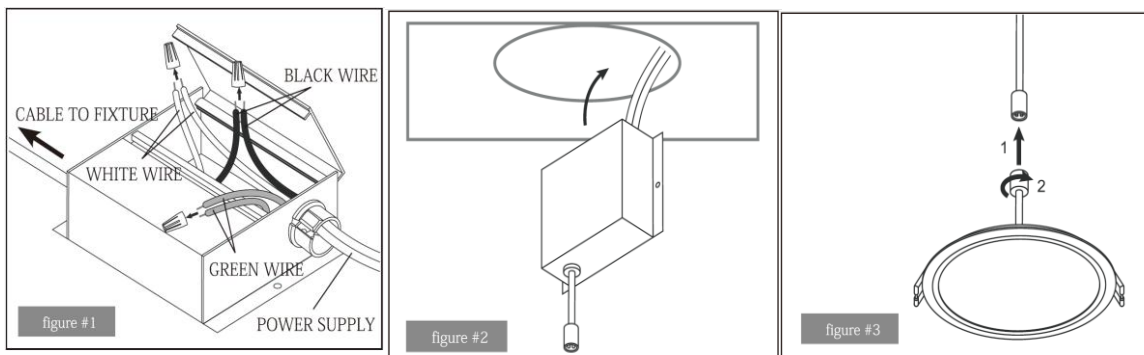

6" Round Led Slim Panel Light

Model No.: SSL-6-3K / SSL-6-4K / SSL-6-5K

SPECIFICATION:

- Input Voltage: AC 120V
- Wattage: 12W
- Lumens: 1100lm
- CCT: 3000K / 4000K / 5000K
- CRI: Ra>80
- Power Frequency: 50~60HZ
- Beam Angle: 120°
- Operating Temperature: -20°C ~40°C
- Dimmable: Yes (Triac)
- Harmonic Distortion: <2%
- Lifespan / Warranty: 50,000hrs / 5 years
- Lens: PMMA
- Certification: cETLus & Energy star
- Durable airtight die-cast aluminum body
- Aluminum Junction Box

LUMINAIRE PHOTOMETRIC

INSTALLATION

ACCESSORIES:

A-SMP6
6¼ " Round pre-mounting plate for led slim panel light

A-EC72
Extension Cord for led slim panle light 72"=6FT

A-NCMP6
6¼ " New Construction Round pre-mounting plate for led slim panel light

A-EC120
Extension Cord for led slim panle light 120"=10FT