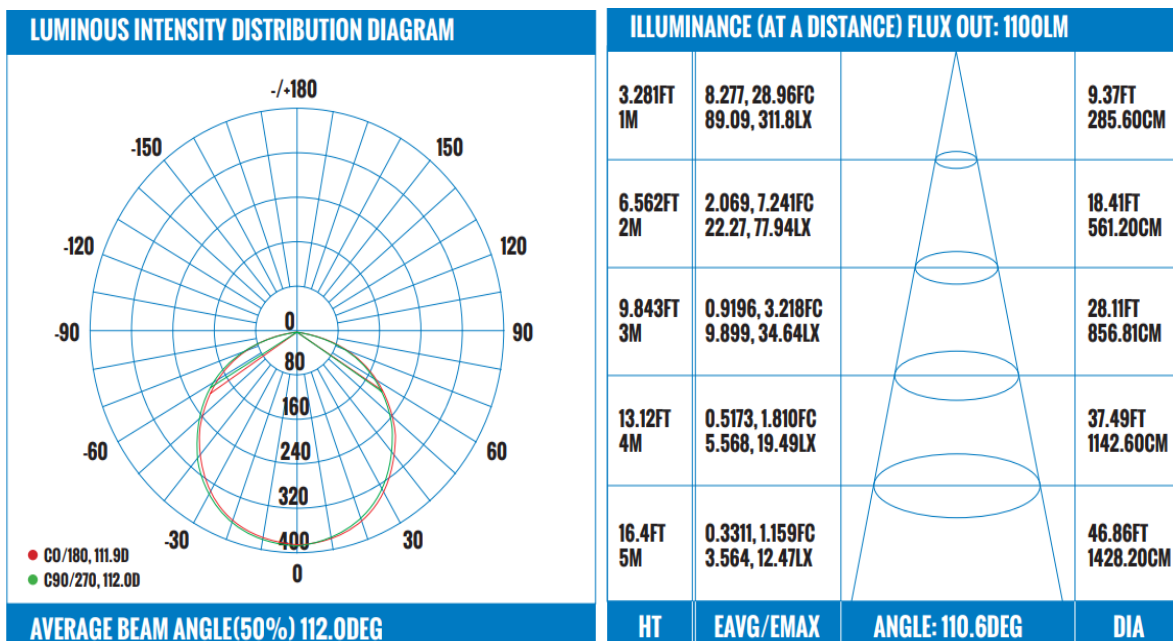

6" Round Led Slim Panel Light

Model No.: SSL-6-3K / SSL-6-4K / SSL-6-5K

SPECIFICATION:

- Input Voltage: AC 120V
- Wattage: 12W
- Lumens: 1100lm
- CCT: 3000K / 4000K / 5000K
- CRI: Ra>80
- Power Frequency: 50~60HZ
- Beam Angle: 120°
- Operating Temperature: -20°C ~40°C
- Dimmable: Yes (Triac)
- Harmonic Distortion: <2%
- Lifespan / Warranty: 50,000hrs / 5 years
- Lens: PMMA
- Certification: cETLus & Energy star
- Durable airtight die-cast aluminum body
- Aluminum Junction Box

LUMINAIRE PHOTOMETRIC

INSTALLATION

ACCESSORIES:

A-SMP6
6¼ " Round pre-mounting plate for led slim panel light

A-EC72
Extension Cord for led slim panle light 72"=6FT

A-NCMP6
6¼ " New Construction Round pre-mounting plate for led slim panel light

A-EC120
Extension Cord for led slim panle light 120"=10FT