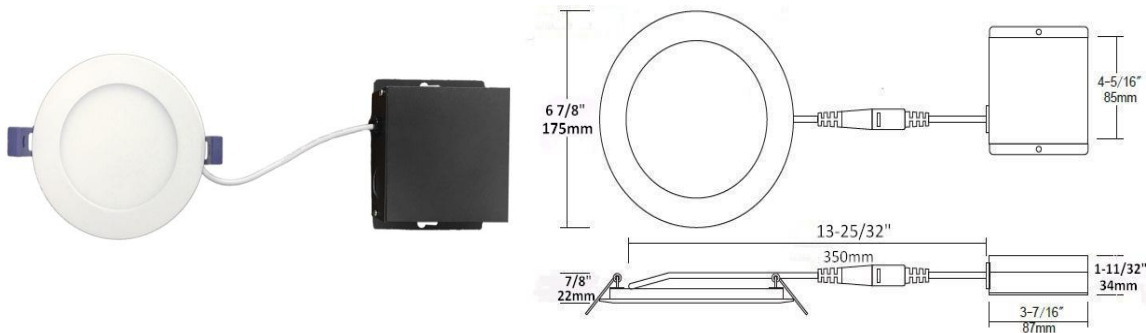

6" Round Led Slim Panel Light

Model No.: SSL-6-3K / SSL-6-4K / SSL-6-5K

SPECIFICATION:

- Input Voltage: AC 120V
- Wattage: 12W
- Lumens: 1100lm
- CCT: 3000K / 4000K / 5000K
- CRI: Ra>80
- Power Frequency: 50~60HZ
- Beam Angle: 120°
- Operating Temperature: -20°C ~40°C
- Dimmable: Yes (Triac)
- Harmonic Distortion: <2%
- Lifespan / Warranty: 50,000hrs / 5 years
- Lens: PMMA
- Certification: cETLus & Energy star
- Durable airtight die-cast aluminum body
- Aluminum Junction Box

LUMINAIRE PHOTOMETRIC

INSTALLATION

ACCESSORIES:

A-SMP6
6¼ " Round pre-mounting plate for led slim panel light

A-EC72
Extension Cord for led slim panle light 72"=6FT

A-NCMP6
6¼ " New Construction Round pre-mounting plate for led slim panel light

A-EC120
Extension Cord for led slim panle light 120"=10FT