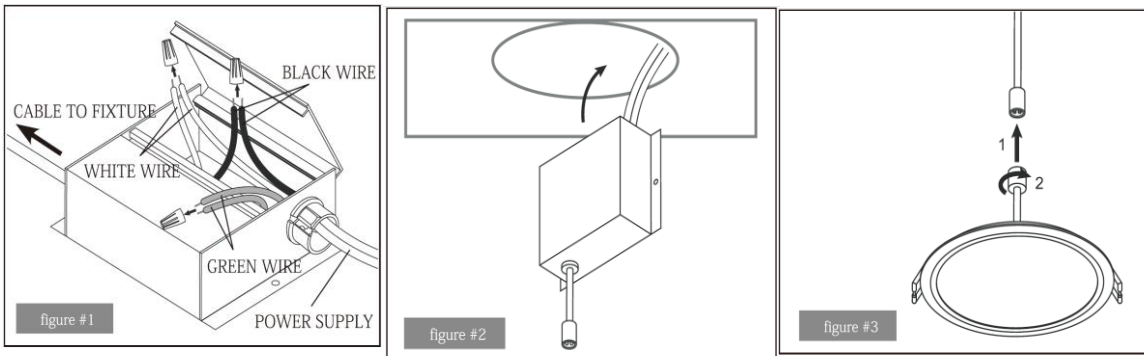

4" Round Led Slim Panel Light

Model No.: SSL-4-3K / SSL-4-4K / SSL-4-5K

SPECIFICATION:

- Input Voltage: AC 120V
- Wattage: 9W
- Lumens: 750lm
- CCT: 3000K / 4000K / 5000K
- CRI: Ra>80
- Power Frequency: 50~60HZ
- Beam Angle: 120°
- Operating Temperature: -20°C~40°C
- Dimmable: Yes (Triac)
- Harmonic Distortion: <2%
- Lifespan / Warranty: 50,000hrs / 5 years
- Lens: PMMA
- Certification: cETLus & Energy star
- Durable airtight die-cast aluminum body
- Aluminum Junction Box

LUMINAIRE PHOTOMETRIC

INSTALLATION

ACCESSORIES:

A-SMP4
4 1/4 " Round pre-mounting plate for led slim panel light

A-EC72
Extension Cord for led slim panle light 72"=6FT

A-NCMP4
4 1/4 " New Construction Round pre-mounting plate for led slim panel light

A-EC120
Extension Cord for led slim panle light 120"=10FT