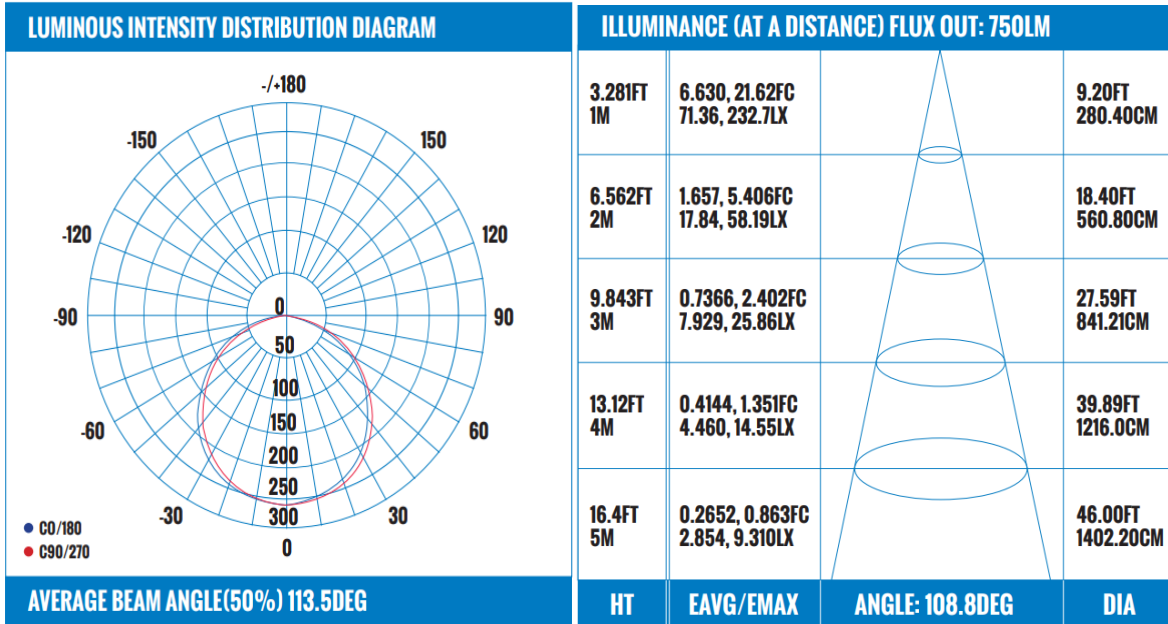

4" Round Led Slim Panel Light

Model No.: SSL-4-3K / SSL-4-4K / SSL-4-5K

SPECIFICATION:

- Input Voltage: AC 120V
- Wattage: 9W
- Lumens: 750lm
- CCT: 3000K / 4000K / 5000K
- CRI: Ra>80
- Power Frequency: 50~60HZ
- Beam Angle: 120°
- Operating Temperature: -20°C~40°C
- Dimmable: Yes (Triac)
- Harmonic Distortion: <2%
- Lifespan / Warranty: 50,000hrs / 5 years
- Lens: PMMA
- Certification: cETLus & Energy star
- Durable airtight die-cast aluminum body
- Aluminum Junction Box

LUMINAIRE PHOTOMETRIC

INSTALLATION

ACCESSORIES:

A-SMP4
4 1/4 " Round pre-mounting plate for led slim panel light

A-EC72
Extension Cord for led slim panle light 72"=6FT

A-NCMP4
4 1/4 " New Construction Round pre-mounting plate for led slim panel light

A-EC120
Extension Cord for led slim panle light 120"=10FT