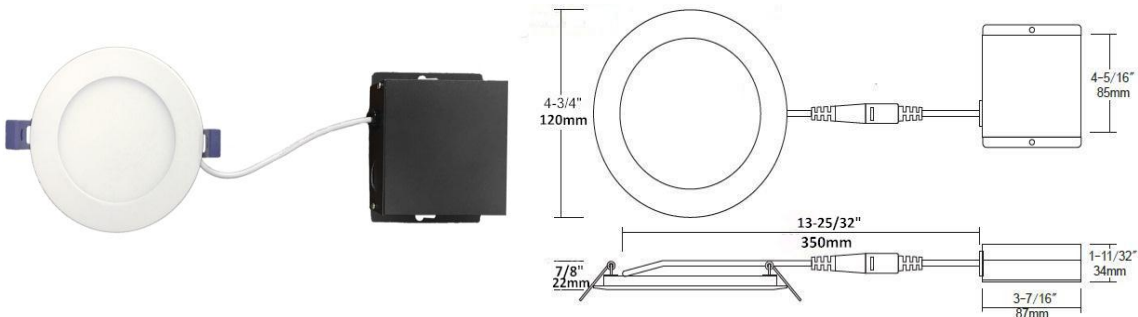

4" Round Led Slim Panel Light

Model No.: SSL-4-3K / SSL-4-4K / SSL-4-5K

SPECIFICATION:

- Input Voltage: AC 120V
- Wattage: 9W
- Lumens: 750lm
- CCT: 3000K / 4000K / 5000K
- CRI: Ra>80
- Power Frequency: 50~60HZ
- Beam Angle: 120°
- Operating Temperature: -20°C~40°C
- Dimmable: Yes (Triac)
- Harmonic Distortion: <2%
- Lifespan / Warranty: 50,000hrs / 5 years
- Lens: PMMA
- Certification: cETLus & Energy star
- Durable airtight die-cast aluminum body
- Aluminum Junction Box

LUMINAIRE PHOTOMETRIC

INSTALLATION

ACCESSORIES:

A-SMP4
4 1/4 " Round pre-mounting plate for led slim panel light

A-EC72
Extension Cord for led slim panle light 72"=6FT

A-NCMP4
4 1/4 " New Construction Round pre-mounting plate for led slim panel light

A-EC120
Extension Cord for led slim panle light 120"=10FT