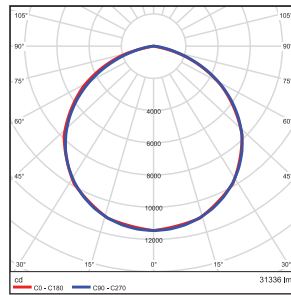

Vert. Spread: 03.6°  
Horiz. Spread: 134.8°

180W - Type5

**Illuminance at a Distance**

Center Beam f.c.	Beam Width	
5.0ft	341 fc	14.8 ft 14.6 ft
10.0ft	85.2 fc	29.7 ft 29.2 ft
15.0ft	37.9 fc	44.5 ft 43.8 ft
20.0ft	21.3 fc	59.4 ft 58.4 ft
25.0ft	13.6 fc	74.2 ft 73.0 ft
30.0ft	9.47 fc	89.1 ft 87.6 ft

Vert. Spread: 112.1°  
Horiz. Spread: 111.2°

## PHOTOMETRICS CHART

240W - Type3

Distance	Illuminance at a Distance	
	Center Beam (fc)	Beam Width
5.0ft	291 fc	9.1 ft 23.6 ft
10.0ft	72.7 fc	18.2 ft 47.3 ft
15.0ft	32.3 fc	27.4 ft 70.9 ft
20.0ft	18.2 fc	36.5 ft 94.5 ft
25.0ft	11.6 fc	45.6 ft 118.2 ft
30.0ft	8.07 fc	54.7 ft 141.8 ft

■ Vert. Spread: 04.7°  
■ Horiz. Spread: 134.1°

240W - Type5

Distance	Illuminance at a Distance	
	Center Beam (fc)	Beam Width
5.0ft	458 fc	14.8 ft 14.6 ft
10.0ft	114 fc	29.5 ft 29.2 ft
15.0ft	50.9 fc	44.3 ft 43.8 ft
20.0ft	28.6 fc	59.0 ft 58.4 ft
25.0ft	18.3 fc	73.8 ft 73.0 ft
30.0ft	12.7 fc	88.6 ft 87.7 ft