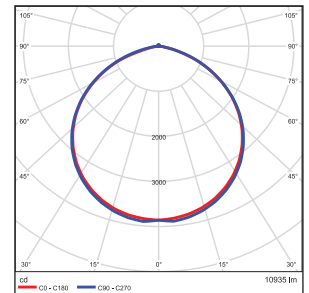

Vert. Spread: 112.6°  
Horiz. Spread: 112.8°

75W - Type3

**Illuminance at a Distance**

Center Beam f.c.	Beam Width	
5.0ft	106 fc	10.9 ft 5.0 ft
10.0ft	26.5 fc	21.8 ft 10.1 ft
15.0ft	11.8 fc	32.8 ft 15.1 ft
20.0ft	6.62 fc	43.7 ft 20.1 ft
25.0ft	4.23 fc	54.6 ft 25.2 ft
30.0ft	2.94 fc	65.5 ft 30.2 ft

Vert. Spread: 95.0°  
Horiz. Spread: 53.5°

75W - Type5

**Illuminance at a Distance**

Center Beam f.c.	Beam Width	
5.0ft	121 fc	15.2 ft 15.3 ft
10.0ft	30.2 fc	30.3 ft 30.7 ft
15.0ft	13.4 fc	45.5 ft 46.0 ft
20.0ft	7.56 fc	60.6 ft 61.3 ft
25.0ft	4.84 fc	75.8 ft 76.7 ft
30.0ft	3.36 fc	90.9 ft 92.0 ft

Vert. Spread: 113.1°  
Horiz. Spread: 113.8°

100W - Type3

**Illuminance at a Distance**

Center Beam f.c.	Beam Width	
5.0ft	124 fc	10.2 ft 20.1 ft
10.0ft	31.0 fc	20.4 ft 40.2 ft
15.0ft	13.8 fc	30.6 ft 60.3 ft
20.0ft	7.76 fc	40.8 ft 80.5 ft
25.0ft	4.97 fc	51.0 ft 100.6 ft
30.0ft	3.45 fc	61.2 ft 120.7 ft

Vert. Spread: 91.1°  
Horiz. Spread: 127.1°

100W - Type5

**Illuminance at a Distance**

Center Beam f.c.	Beam Width	
5.0ft	154 fc	14.9 ft 15.1 ft
10.0ft	38.6 fc	29.9 ft 30.1 ft
15.0ft	17.1 fc	44.8 ft 45.2 ft
20.0ft	9.65 fc	59.8 ft 60.3 ft
25.0ft	6.17 fc	74.7 ft 75.4 ft
30.0ft	4.29 fc	89.6 ft 90.4 ft