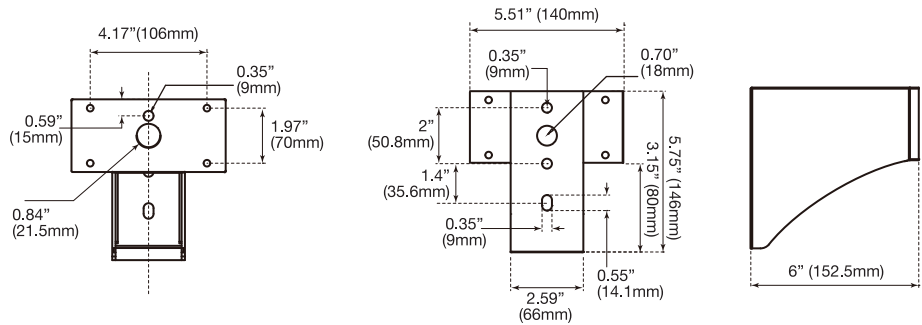

6" Extruded Arm

- P10105 MT-SAL/EA6/DB
- P10211 MT-SAL/EA6/BK
- P10106 MT-SAL/EA6/WH