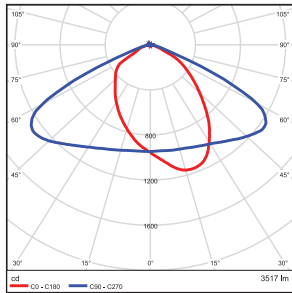

Pendant Mount  
(rigid pole not included)

PHOTOMETRICS CHART

29W - Type3

**Illuminance at a Distance**

Center Beam f.c.	Beam Width	
5.0ft	39.0 fc	8.5 ft 3.0 ft
10.0ft	9.50 fc	16.9 ft 6.1 ft
15.0ft	4.22 fc	25.4 ft 9.1 ft
20.0ft	2.37 fc	33.9 ft 12.2 ft
25.0ft	1.52 fc	42.3 ft 15.2 ft
30.0ft	1.06 fc	50.8 ft 18.2 ft