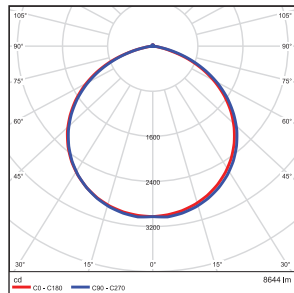

Vert. Spread: 113.0°  
Horiz. Spread: 112.4°

50W - Type3

**Illuminance at a Distance**

Center Beam f.c.	Beam Width	
5.0ft	67.3 fc	9.8 ft 4.7 ft
10.0ft	16.8 fc	19.6 ft 9.4 ft
15.0ft	7.48 fc	29.3 ft 14.1 ft
20.0ft	4.21 fc	39.1 ft 18.8 ft
25.0ft	2.69 fc	48.9 ft 23.5 ft
30.0ft	1.87 fc	58.7 ft 28.2 ft

Vert. Spread: 00.7°  
Horiz. Spread: 50.3°

50W - Type5

**Illuminance at a Distance**

Center Beam f.c.	Beam Width	
5.0ft	89.0 fc	15.0 ft 15.1 ft
10.0ft	22.0 fc	30.0 ft 30.1 ft
15.0ft	9.77 fc	44.9 ft 45.2 ft
20.0ft	5.50 fc	59.9 ft 60.2 ft
25.0ft	3.52 fc	74.9 ft 75.3 ft
30.0ft	2.44 fc	89.9 ft 90.3 ft

Vert. Spread: 112.6°  
Horiz. Spread: 112.8°

75W - Type3

**Illuminance at a Distance**

Center Beam f.c.	Beam Width	
5.0ft	106 fc	10.9 ft 5.0 ft
10.0ft	26.5 fc	21.8 ft 10.1 ft
15.0ft	11.8 fc	32.8 ft 15.1 ft
20.0ft	6.62 fc	43.7 ft 20.1 ft
25.0ft	4.23 fc	54.6 ft 25.2 ft
30.0ft	2.94 fc	65.5 ft 30.2 ft

Vert. Spread: 95.0°  
Horiz. Spread: 53.5°

75W - Type5

**Illuminance at a Distance**

Center Beam f.c.	Beam Width	
5.0ft	121 fc	15.2 ft 15.3 ft
10.0ft	30.2 fc	30.3 ft 30.7 ft
15.0ft	13.4 fc	45.5 ft 46.0 ft
20.0ft	7.56 fc	60.6 ft 61.3 ft
25.0ft	4.84 fc	75.8 ft 76.7 ft
30.0ft	3.36 fc	90.9 ft 92.0 ft