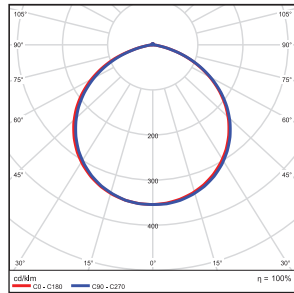

Pendant Mount  
(rigid pole not included)

PHOTOMETRICS CHART

29W - Type3

**Illuminance at a Distance**

Center Beam f.c.	Beam Width	
5.0ft	39.0 fc	8.5 ft 3.0 ft
10.0ft	9.50 fc	16.9 ft 6.1 ft
15.0ft	4.22 fc	25.4 ft 9.1 ft
20.0ft	2.37 fc	33.9 ft 12.2 ft
25.0ft	1.52 fc	42.3 ft 15.2 ft
30.0ft	1.06 fc	50.8 ft 18.2 ft

Vert. Spread: 00.5°  
Horiz. Spread: 33.8°

29W - Type5

**Illuminance at a Distance**

Center Beam f.c.	Beam Width	
5.0ft	50.5 fc	15.1 ft 14.9 ft
10.0ft	12.6 fc	30.2 ft 29.9 ft
15.0ft	5.62 fc	45.4 ft 44.8 ft
20.0ft	3.16 fc	60.5 ft 59.8 ft
25.0ft	2.02 fc	75.6 ft 74.7 ft
30.0ft	1.40 fc	90.7 ft 89.7 ft