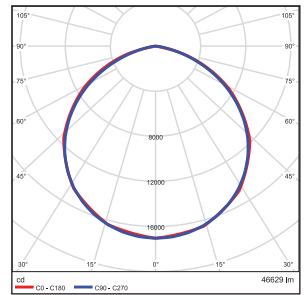

## PHOTOMETRICS CHART

240W - Type3

Distance	Illuminance at a Distance	
	Center Beam (fc)	Beam Width
5.0ft	291 fc	9.1 ft 23.6 ft
10.0ft	72.7 fc	18.2 ft 47.3 ft
15.0ft	32.3 fc	27.4 ft 70.9 ft
20.0ft	18.2 fc	36.5 ft 94.5 ft
25.0ft	11.6 fc	45.6 ft 118.2 ft
30.0ft	8.07 fc	54.7 ft 141.8 ft

■ Vert. Spread: 04.7°  
■ Horiz. Spread: 134.1°

240W - Type5

Distance	Illuminance at a Distance	
	Center Beam (fc)	Beam Width
5.0ft	458 fc	14.8 ft 14.6 ft
10.0ft	114 fc	29.5 ft 29.2 ft
15.0ft	50.9 fc	44.3 ft 43.8 ft
20.0ft	28.6 fc	59.0 ft 58.4 ft
25.0ft	18.3 fc	73.8 ft 73.0 ft
30.0ft	12.7 fc	88.6 ft 87.7 ft

■ Vert. Spread: 111.0°  
■ Horiz. Spread: 111.2°

360W - Type3

Distance	Illuminance at a Distance	
	Center Beam (fc)	Beam Width
5.0ft	508 fc	10.7 ft 20.3 ft
10.0ft	127 fc	21.3 ft 40.7 ft
15.0ft	56.4 fc	32.0 ft 61.0 ft
20.0ft	31.7 fc	42.7 ft 81.3 ft
25.0ft	20.3 fc	53.4 ft 101.7 ft
30.0ft	14.1 fc	64.0 ft 122.0 ft

■ Vert. Spread: 93.7°  
■ Horiz. Spread: 127.6°

360W - Type5

Distance	Illuminance at a Distance	
	Center Beam (fc)	Beam Width
5.0ft	681 fc	14.8 ft 14.5 ft
10.0ft	170 fc	29.7 ft 29.0 ft
15.0ft	75.7 fc	44.5 ft 43.4 ft
20.0ft	42.6 fc	59.4 ft 57.9 ft
25.0ft	27.3 fc	74.2 ft 72.4 ft
30.0ft	18.9 fc	89.1 ft 86.9 ft