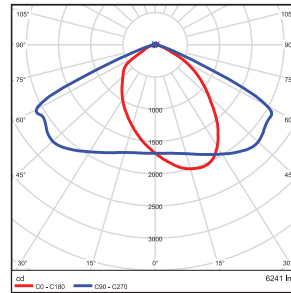

Pendant Mount  
(rigid pole not included)

PHOTOMETRICS CHART

29W - Type3

**Illuminance at a Distance**

Center Beam f.c.	Beam Width	
5.0ft	39.0 fc	8.5 ft 3.0 ft
10.0ft	9.50 fc	16.9 ft 6.1 ft
15.0ft	4.22 fc	25.4 ft 9.1 ft
20.0ft	2.37 fc	33.9 ft 12.2 ft
25.0ft	1.52 fc	42.3 ft 15.2 ft
30.0ft	1.06 fc	50.8 ft 18.2 ft

Vert. Spread: 00.5°  
Horiz. Spread: 33.8°

29W - Type5

**Illuminance at a Distance**

Center Beam f.c.	Beam Width	
5.0ft	50.5 fc	15.1 ft 14.9 ft
10.0ft	12.6 fc	30.2 ft 29.9 ft
15.0ft	5.62 fc	45.4 ft 44.8 ft
20.0ft	3.16 fc	60.5 ft 59.8 ft
25.0ft	2.02 fc	75.6 ft 74.7 ft
30.0ft	1.40 fc	90.7 ft 89.7 ft

Vert. Spread: 113.0°  
Horiz. Spread: 112.4°

50W - Type3

**Illuminance at a Distance**

Center Beam f.c.	Beam Width	
5.0ft	67.3 fc	9.8 ft 4.7 ft
10.0ft	16.8 fc	19.6 ft 9.4 ft
15.0ft	7.48 fc	29.3 ft 14.1 ft
20.0ft	4.21 fc	39.1 ft 18.8 ft
25.0ft	2.69 fc	48.9 ft 23.5 ft
30.0ft	1.87 fc	58.7 ft 28.2 ft