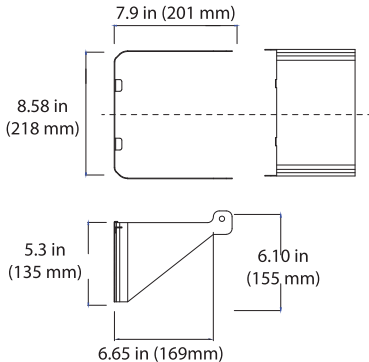

MOUNTING SPECIFICATIONS

SOLD SEPARATELY

Shield (29W~100W)

Front

- P10213 GSF-SAL-S/DB
- P10214 GSF-SAL-S/WH