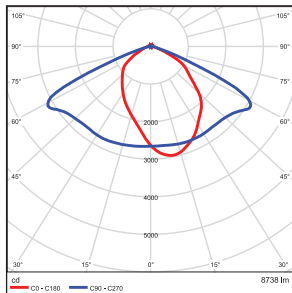

Vert. Spread: 00.5°  
Horiz. Spread: 33.8°

29W - Type5

**Illuminance at a Distance**

Center Beam f.c.	Beam Width	
5.0ft	50.5 fc	15.1 ft 14.9 ft
10.0ft	12.6 fc	30.2 ft 29.9 ft
15.0ft	5.62 fc	45.4 ft 44.8 ft
20.0ft	3.16 fc	60.5 ft 59.8 ft
25.0ft	2.02 fc	75.6 ft 74.7 ft
30.0ft	1.40 fc	90.7 ft 89.7 ft

Vert. Spread: 113.0°  
Horiz. Spread: 112.4°

50W - Type3

**Illuminance at a Distance**

Center Beam f.c.	Beam Width	
5.0ft	67.3 fc	9.8 ft 4.7 ft
10.0ft	16.8 fc	19.6 ft 9.4 ft
15.0ft	7.48 fc	29.3 ft 14.1 ft
20.0ft	4.21 fc	39.1 ft 18.8 ft
25.0ft	2.69 fc	48.9 ft 23.5 ft
30.0ft	1.87 fc	58.7 ft 28.2 ft

Vert. Spread: 00.7°  
Horiz. Spread: 50.3°

50W - Type5

**Illuminance at a Distance**

Center Beam f.c.	Beam Width	
5.0ft	89.0 fc	15.0 ft 15.1 ft
10.0ft	22.0 fc	30.0 ft 30.1 ft
15.0ft	9.77 fc	44.9 ft 45.2 ft
20.0ft	5.50 fc	59.9 ft 60.2 ft
25.0ft	3.52 fc	74.9 ft 75.3 ft
30.0ft	2.44 fc	89.9 ft 90.3 ft

Vert. Spread: 112.6°  
Horiz. Spread: 112.8°

75W - Type3

**Illuminance at a Distance**

Center Beam f.c.	Beam Width	
5.0ft	106 fc	10.9 ft 5.0 ft
10.0ft	26.5 fc	21.8 ft 10.1 ft
15.0ft	11.8 fc	32.8 ft 15.1 ft
20.0ft	6.62 fc	43.7 ft 20.1 ft
25.0ft	4.23 fc	54.6 ft 25.2 ft
30.0ft	2.94 fc	65.5 ft 30.2 ft