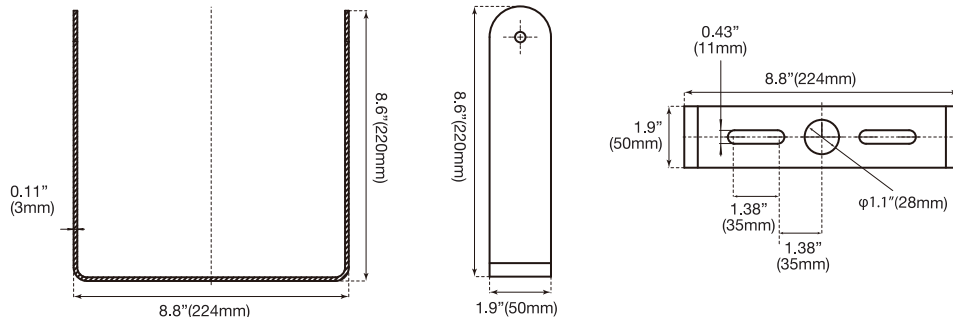

MOUNTING SPECIFICATIONS

SOLD SEPARATELY

Yoke - 9" (29W-100W)

- P10111 MT-SAL/YK9/DB
- P10112 MT-SAL/YK9/WH