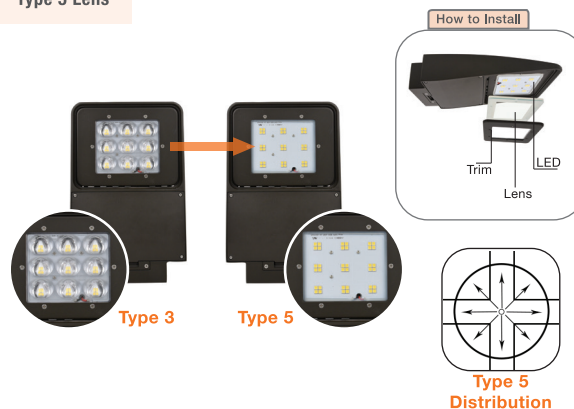

Type 5 Lens

Code	Model	Description
• P10127	LENS-SAL-SMALL-V	Type 5 Lens for SAL (29W-100W)
• P10128	LENS-SAL-LARGE-V/DB	Type 5 Lens for SAL (150W-360W) Dark Bronze
• P10131	LENS-SAL-LARGE-V/WH	Type 5 Lens for SAL (150W-360W) White