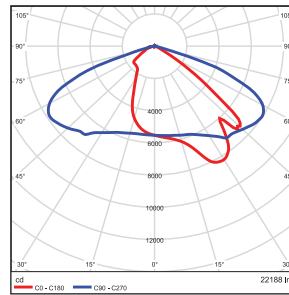

360W - Type3