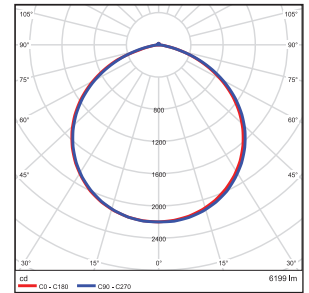

Vert. Spread: 00.5°  
Horiz. Spread: 33.8°

29W - Type5

**Illuminance at a Distance**

Center Beam f.c.	Beam Width	
5.0ft	50.5 fc	15.1 ft 14.9 ft
10.0ft	12.6 fc	30.2 ft 29.9 ft
15.0ft	5.62 fc	45.4 ft 44.8 ft
20.0ft	3.16 fc	60.5 ft 59.8 ft
25.0ft	2.02 fc	75.6 ft 74.7 ft
30.0ft	1.40 fc	90.7 ft 89.7 ft

Vert. Spread: 113.0°  
Horiz. Spread: 112.4°

50W - Type3

**Illuminance at a Distance**

Center Beam f.c.	Beam Width	
5.0ft	67.3 fc	9.8 ft 4.7 ft
10.0ft	16.8 fc	19.6 ft 9.4 ft
15.0ft	7.48 fc	29.3 ft 14.1 ft
20.0ft	4.21 fc	39.1 ft 18.8 ft
25.0ft	2.69 fc	48.9 ft 23.5 ft
30.0ft	1.87 fc	58.7 ft 28.2 ft

Vert. Spread: 00.7°  
Horiz. Spread: 50.3°

50W - Type5

**Illuminance at a Distance**

Center Beam f.c.	Beam Width	
5.0ft	89.0 fc	15.0 ft 15.1 ft
10.0ft	22.0 fc	30.0 ft 30.1 ft
15.0ft	9.77 fc	44.9 ft 45.2 ft
20.0ft	5.50 fc	59.9 ft 60.2 ft
25.0ft	3.52 fc	74.9 ft 75.3 ft
30.0ft	2.44 fc	89.9 ft 90.3 ft

Vert. Spread: 112.6°  
Horiz. Spread: 112.8°

75W - Type3

**Illuminance at a Distance**

Center Beam f.c.	Beam Width	
5.0ft	106 fc	10.9 ft 5.0 ft
10.0ft	26.5 fc	21.8 ft 10.1 ft
15.0ft	11.8 fc	32.8 ft 15.1 ft
20.0ft	6.62 fc	43.7 ft 20.1 ft
25.0ft	4.23 fc	54.6 ft 25.2 ft
30.0ft	2.94 fc	65.5 ft 30.2 ft