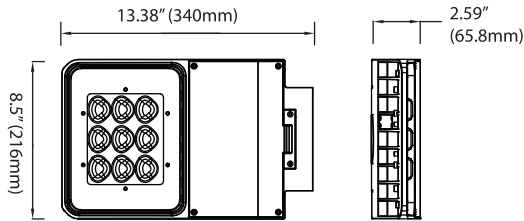

SPECIFICATIONS

29W~100W

Weight: 29W: 6-lbs
50W: 6-lbs
75W: 6-lbs
100W: 6-lbs