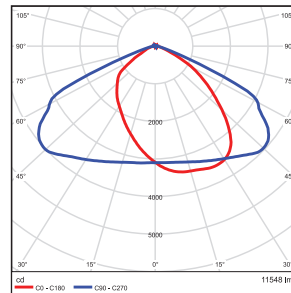

Vert. Spread: 00.7°  
Horiz. Spread: 50.3°

50W - Type5

**Illuminance at a Distance**

Center Beam f.c.	Beam Width	
5.0ft	89.0 fc	15.0 ft 15.1 ft
10.0ft	22.0 fc	30.0 ft 30.1 ft
15.0ft	9.77 fc	44.9 ft 45.2 ft
20.0ft	5.50 fc	59.9 ft 60.2 ft
25.0ft	3.52 fc	74.9 ft 75.3 ft
30.0ft	2.44 fc	89.9 ft 90.3 ft

Vert. Spread: 112.6°  
Horiz. Spread: 112.8°

75W - Type3

**Illuminance at a Distance**

Center Beam f.c.	Beam Width	
5.0ft	106 fc	10.9 ft 5.0 ft
10.0ft	26.5 fc	21.8 ft 10.1 ft
15.0ft	11.8 fc	32.8 ft 15.1 ft
20.0ft	6.62 fc	43.7 ft 20.1 ft
25.0ft	4.23 fc	54.6 ft 25.2 ft
30.0ft	2.94 fc	65.5 ft 30.2 ft

Vert. Spread: 95.0°  
Horiz. Spread: 53.5°

75W - Type5

**Illuminance at a Distance**

Center Beam f.c.	Beam Width	
5.0ft	121 fc	15.2 ft 15.3 ft
10.0ft	30.2 fc	30.3 ft 30.7 ft
15.0ft	13.4 fc	45.5 ft 46.0 ft
20.0ft	7.56 fc	60.6 ft 61.3 ft
25.0ft	4.84 fc	75.8 ft 76.7 ft
30.0ft	3.36 fc	90.9 ft 92.0 ft

Vert. Spread: 113.1°  
Horiz. Spread: 113.8°

100W - Type3

**Illuminance at a Distance**

Center Beam f.c.	Beam Width	
5.0ft	124 fc	10.2 ft 20.1 ft
10.0ft	31.0 fc	20.4 ft 40.2 ft
15.0ft	13.8 fc	30.6 ft 60.3 ft
20.0ft	7.76 fc	40.8 ft 80.5 ft
25.0ft	4.97 fc	51.0 ft 100.6 ft
30.0ft	3.45 fc	61.2 ft 120.7 ft