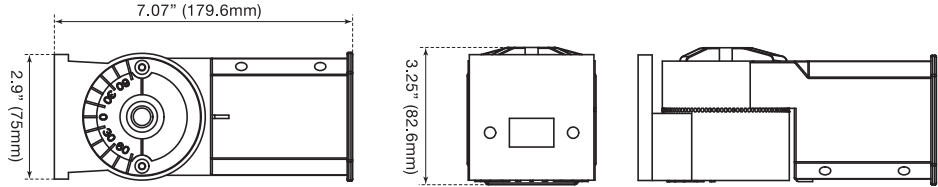

MOUNTING SPECIFICATIONS

SOLD SEPARATELY

Slip Fitter - SF

- P10101 MT-SAL/SF/DB
- P10209 MT-SAL/SF/BK
- P10102 MT-SAL/SF/WH