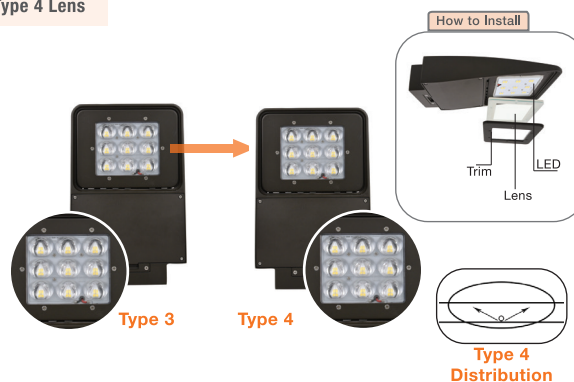

Motion/PhotoCell Sensor

Code	Model	Description
• K134115	PLT/SDB/SWC	Motion/PhotoCell 0-10V 100-277V 3X C Lens (29-100W) Dark Bronze Plate
• K134116	PLT/SDB/SWD	Motion/PhotoCell 0-10V 100-277V 2X D Lens (29-100W) Dark Bronze Plate
• K135115	PLT/SWH/SWC	Motion/PhotoCell 0-10V 100-277V 3X C Lens (29-100W) White Plate
• K135116	PLT/SWH/SWD	Motion/PhotoCell 0-10V 100-277V 2X D Lens (29-100W) White Plate
• K136115	PLT/LDB/SWC	Motion/PhotoCell 0-10V 100-277V 3X C Lens (150-360W) Dark Bronze Plate
• K136116	PLT/LDB/SWD	Motion/PhotoCell 0-10V 100-277V 2X D Lens (150-360W) Dark Bronze Plate
• K137115	PLT/LWH/SWC	Motion/PhotoCell 0-10V 100-277V 3X C Lens (150-360W) White Plate
• K137116	PLT/LWH/SWD	Motion/PhotoCell 0-10V 100-277V 2X D Lens (150-360W) White Plate

Step Down Driver for 29W-100W

Code	Model	Description
K134185	PLT/SDB/100BA480	347-480 to 277V Step Down Driver for SAL 100W and under Dark Bronze
K135186	PLT/SWH/100BA480	347-480 to 277V Step Down Driver for SAL 100W and under White

Receptacle

Code	Model	Description
• P10141	REC3PLK	3 prong twist lock receptacle mount
• P10142	REC7PLK	7 prong twist lock receptacle mount

Type 4 Lens

Code	Model	Description
• P10237	LENS-SAL-3X3-IV	Type 4 Lens for SAL (29W-100W)
• K238X2	LENS-SAL180-IV	Type 4 Lens for SAL (150W/180W)
• K238X3	LENS-SAL240-IV	Type 4 Lens for SAL (240W)
• K237X4	LENS-SAL360-IV	Type 4 Lens for SAL (360W)