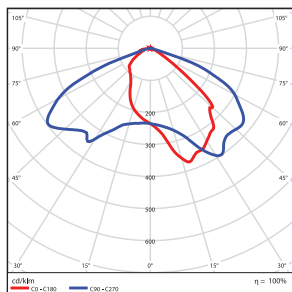

Vert. Spread: 95.0°  
Horiz. Spread: 53.5°

75W - Type5

**Illuminance at a Distance**

Center Beam f.c.	Beam Width	
5.0ft	121 fc	15.2 ft 15.3 ft
10.0ft	30.2 fc	30.3 ft 30.7 ft
15.0ft	13.4 fc	45.5 ft 46.0 ft
20.0ft	7.56 fc	60.6 ft 61.3 ft
25.0ft	4.84 fc	75.8 ft 76.7 ft
30.0ft	3.36 fc	90.9 ft 92.0 ft

Vert. Spread: 113.1°  
Horiz. Spread: 113.8°

100W - Type3

**Illuminance at a Distance**

Center Beam f.c.	Beam Width	
5.0ft	124 fc	10.2 ft 20.1 ft
10.0ft	31.0 fc	20.4 ft 40.2 ft
15.0ft	13.8 fc	30.6 ft 60.3 ft
20.0ft	7.76 fc	40.8 ft 80.5 ft
25.0ft	4.97 fc	51.0 ft 100.6 ft
30.0ft	3.45 fc	61.2 ft 120.7 ft

Vert. Spread: 91.1°  
Horiz. Spread: 127.1°

100W - Type5

**Illuminance at a Distance**

Center Beam f.c.	Beam Width	
5.0ft	154 fc	14.9 ft 15.1 ft
10.0ft	38.6 fc	29.9 ft 30.1 ft
15.0ft	17.1 fc	44.8 ft 45.2 ft
20.0ft	9.65 fc	59.8 ft 60.3 ft
25.0ft	6.17 fc	74.7 ft 75.4 ft
30.0ft	4.29 fc	89.6 ft 90.4 ft

Vert. Spread: 112.4°  
Horiz. Spread: 112.9°

150W - Type3

**Illuminance at a Distance**

Center Beam f.c.	Beam Width	
5.0ft	190 fc	8.7 ft 22.8 ft
10.0ft	47.5 fc	17.5 ft 45.7 ft
15.0ft	21.1 fc	26.2 ft 68.5 ft
20.0ft	11.9 fc	35.0 ft 91.3 ft
25.0ft	7.60 fc	43.7 ft 114.2 ft
30.0ft	5.28 fc	52.4 ft 137.0 ft