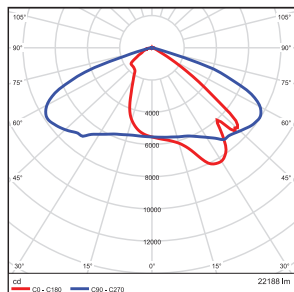

Vert. Spread: 113.1°  
Horiz. Spread: 113.8°

100W - Type3

**Illuminance at a Distance**

Center Beam f.c.	Beam Width	
5.0ft	124 fc	10.2 ft 20.1 ft
10.0ft	31.0 fc	20.4 ft 40.2 ft
15.0ft	13.8 fc	30.6 ft 60.3 ft
20.0ft	7.76 fc	40.8 ft 80.5 ft
25.0ft	4.97 fc	51.0 ft 100.6 ft
30.0ft	3.45 fc	61.2 ft 120.7 ft

Vert. Spread: 91.1°  
Horiz. Spread: 127.1°

100W - Type5

**Illuminance at a Distance**

Center Beam f.c.	Beam Width	
5.0ft	154 fc	14.9 ft 15.1 ft
10.0ft	38.6 fc	29.9 ft 30.1 ft
15.0ft	17.1 fc	44.8 ft 45.2 ft
20.0ft	9.65 fc	59.8 ft 60.3 ft
25.0ft	6.17 fc	74.7 ft 75.4 ft
30.0ft	4.29 fc	89.6 ft 90.4 ft

Vert. Spread: 112.4°  
Horiz. Spread: 112.9°

150W - Type3

**Illuminance at a Distance**

Center Beam f.c.	Beam Width	
5.0ft	190 fc	8.7 ft 22.8 ft
10.0ft	47.5 fc	17.5 ft 45.7 ft
15.0ft	21.1 fc	26.2 ft 68.5 ft
20.0ft	11.9 fc	35.0 ft 91.3 ft
25.0ft	7.60 fc	43.7 ft 114.2 ft
30.0ft	5.28 fc	52.4 ft 137.0 ft

Vert. Spread: 82.3°  
Horiz. Spread: 132.7°

180W - Type3

**Illuminance at a Distance**

Center Beam f.c.	Beam Width	
5.0ft	221 fc	8.9 ft 24.0 ft
10.0ft	55.3 fc	17.9 ft 48.0 ft
15.0ft	24.6 fc	26.8 ft 72.1 ft
20.0ft	13.8 fc	35.8 ft 96.1 ft
25.0ft	8.85 fc	44.7 ft 120.1 ft
30.0ft	6.15 fc	53.7 ft 144.1 ft