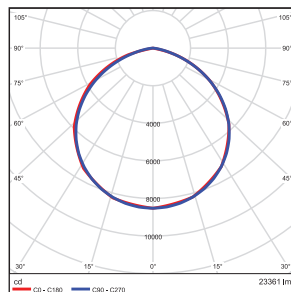

Vert. Spread: 91.1°  
Horiz. Spread: 127.1°

100W - Type5

**Illuminance at a Distance**

Center Beam f.c.	Beam Width	
5.0ft	154 fc	14.9 ft 15.1 ft
10.0ft	38.6 fc	29.9 ft 30.1 ft
15.0ft	17.1 fc	44.8 ft 45.2 ft
20.0ft	9.65 fc	59.8 ft 60.3 ft
25.0ft	6.17 fc	74.7 ft 75.4 ft
30.0ft	4.29 fc	89.6 ft 90.4 ft

Vert. Spread: 112.4°  
Horiz. Spread: 112.9°

150W - Type3

**Illuminance at a Distance**

Center Beam f.c.	Beam Width	
5.0ft	190 fc	8.7 ft 22.8 ft
10.0ft	47.5 fc	17.5 ft 45.7 ft
15.0ft	21.1 fc	26.2 ft 68.5 ft
20.0ft	11.9 fc	35.0 ft 91.3 ft
25.0ft	7.60 fc	43.7 ft 114.2 ft
30.0ft	5.28 fc	52.4 ft 137.0 ft

Vert. Spread: 82.3°  
Horiz. Spread: 132.7°

180W - Type3

**Illuminance at a Distance**

Center Beam f.c.	Beam Width	
5.0ft	221 fc	8.9 ft 24.0 ft
10.0ft	55.3 fc	17.9 ft 48.0 ft
15.0ft	24.6 fc	26.8 ft 72.1 ft
20.0ft	13.8 fc	35.8 ft 96.1 ft
25.0ft	8.85 fc	44.7 ft 120.1 ft
30.0ft	6.15 fc	53.7 ft 144.1 ft

Vert. Spread: 03.6°  
Horiz. Spread: 134.8°

180W - Type5

**Illuminance at a Distance**

Center Beam f.c.	Beam Width	
5.0ft	341 fc	14.8 ft 14.6 ft
10.0ft	85.2 fc	29.7 ft 29.2 ft
15.0ft	37.9 fc	44.5 ft 43.8 ft
20.0ft	21.3 fc	59.4 ft 58.4 ft
25.0ft	13.6 fc	74.2 ft 73.0 ft
30.0ft	9.47 fc	89.1 ft 87.6 ft