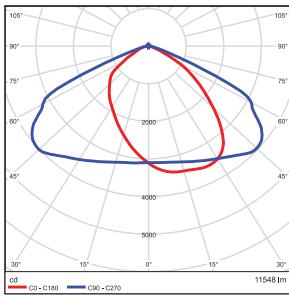

PHOTOMETRICS CHART

240W - Type3