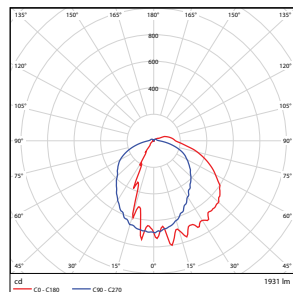

SPECIFICATIONS

Wattage	Width (W)	Length (L)	(C)	(D)	Weight
15	5.8" (147mm)	8.6" (218mm)	3.1" (78mm)	3.0" (75mm)	1.98-lb
28	5.8" (147mm)	8.6" (218mm)	3.1" (78mm)	3.0" (75mm)	1.98-lb

PHOTOMETRICS CHART

SECW15 (15 Watt)

Center Beam fc	Beam Width
15.4 fc	13.3 ft 14.0 ft
3.91 fc	26.4 ft 27.9 ft
1.73 fc	39.7 ft 41.9 ft
0.97 fc	53.0 ft 56.0 ft
0.62 fc	66.1 ft 69.8 ft
0.43 fc	79.4 ft 83.9 ft

Vert. Spread: 89.5°
Horiz. Spread: 92.7°

SECW30 (28 Watt)

Center Beam fc	Beam Width
29.0 fc	14.4 ft 16.5 ft
7.36 fc	28.6 ft 32.8 ft
3.26 fc	43.0 ft 49.3 ft
1.83 fc	57.5 ft 65.8 ft
1.17 fc	71.7 ft 82.1 ft
0.81 fc	86.1 ft 98.6 ft

Vert. Spread: 94.2°
Horiz. Spread: 101.9°