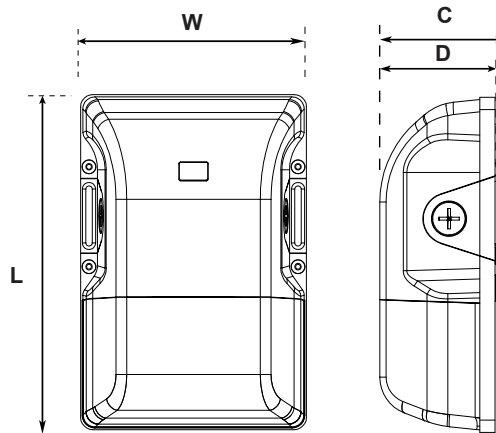

SPECIFICATIONS

Wattage	Width (W)	Length (L)	(C)	(D)	Weight
15	5.8" (147mm)	8.6" (218mm)	3.1" (78mm)	3.0" (75mm)	1.98-lb
28	5.8" (147mm)	8.6" (218mm)	3.1" (78mm)	3.0" (75mm)	1.98-lb

PHOTOMETRICS CHART

SECW15 (15 Watt)

SECW30 (28 Watt)

Center Beam fc	Beam Width
29.0 fc	14.4 ft 16.5 ft
7.36 fc	28.6 ft 32.8 ft
3.26 fc	43.0 ft 49.3 ft
1.83 fc	57.5 ft 65.8 ft
1.17 fc	71.7 ft 82.1 ft
0.81 fc	86.1 ft 98.6 ft

Vert. Spread: 94.2°
Horiz. Spread: 101.9°