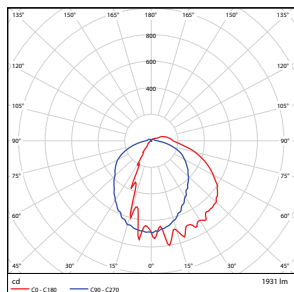

SPECIFICATIONS

Wattage	Width (W)	Length (L)	(C)	(D)	Weight
15	5.8" (147mm)	8.6" (218mm)	3.1" (78mm)	3.0" (75mm)	1.98-lb
28	5.8" (147mm)	8.6" (218mm)	3.1" (78mm)	3.0" (75mm)	1.98-lb

PHOTOMETRICS CHART

SECW15 (15 Watt)

Center Beam fc	Beam Width
15.4 fc	13.3 ft 14.0 ft
3.91 fc	26.4 ft 27.9 ft
1.73 fc	39.7 ft 41.9 ft
0.97 fc	53.0 ft 56.0 ft
0.62 fc	66.1 ft 69.8 ft
0.43 fc	79.4 ft 83.9 ft

Vert. Spread: 89.5°
Horiz. Spread: 92.7°

SECW30 (28 Watt)

Center Beam fc	Beam Width
29.0 fc	14.4 ft 16.5 ft
7.36 fc	28.6 ft 32.8 ft
3.26 fc	43.0 ft 49.3 ft
1.83 fc	57.5 ft 65.8 ft
1.17 fc	71.7 ft 82.1 ft
0.81 fc	86.1 ft 98.6 ft

Vert. Spread: 94.2°
Horiz. Spread: 101.9°