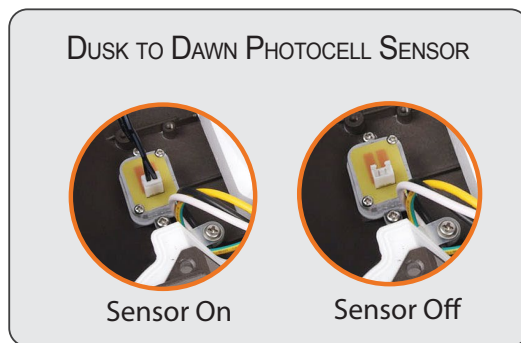

WARRANTY

- 5 Year Warranty

Ordering Information		EXAMPLE: FXSECW15/840/DB/MV			
FX	SECW	15	840	DB	MV
Category	Series	Wattage	CRI /Color Temp	Color	Voltage
FX Fixture	SECW Security Wall Lights	15 15W	8 CRI 80 40K 4000K	DB Dark Bronze	MV Multiple Voltage