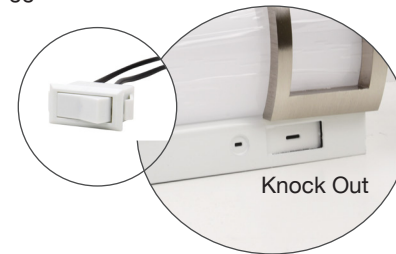

ACCESSORIES

Pull Chain

Toggle Switch