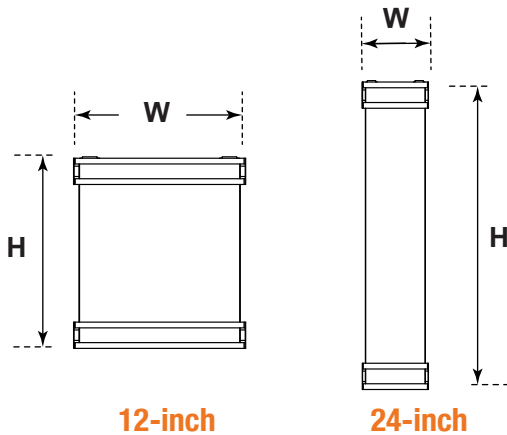

**ACCESSORIES**

Pull Chain

Toggle Switch

**APPLICATIONS**

- Bathroom Lighting
- Over Mirror Lighting
- Accent Lighting
- Residential Lighting
- Hospitalities

**WARRANTY**

- 5 Year Warranty

Ordering Information		EXAMPLE: LED-FXDAL23/12FR/830/NI				
LED	FX	DAL	23	12FR	30	NI
LED	Category FX Fixture	Series DAL Decorative Accent	Wattage 23 23 Watt	Size/ Lens 12 12-inch FR Frosted	Color Temp 30 3000K	Finish NI Nickel

SPECIFICATIONS

Size	Width (W)	Height (H)	Weight (lbs)
12-inch	9.45" (240mm)	12" (305mm)	2.75
24-inch	4.98" (127mm)	24" (609mm)	4.41

MOUNTING / ACCESSORIES

SOLD SEPARATELY

Pull Chain

P10077 SWCH\_ZE109-NI  
(Pull String Switch Nickel)

Switch

P10078 SWCH-ZE204A  
(Toggle Switch)

PHOTOMETRICS CHART

23 Watt (12")

Beam Width (ft)	Beam Width (ft)	Beam Width (ft)
5.0ft	16.5 ft	20.9 ft
10.0ft	33.1 ft	41.8 ft
15.0ft	49.6 ft	62.8 ft
20.0ft	66.2 ft	83.7 ft
25.0ft	82.7 ft	104.6 ft
30.0ft	99.3 ft	125.5 ft

Vert. Spread: 117.7°  
Flood Spread: 158.9°

23 Watt (24")

Beam Width (ft)	Beam Width (ft)	Beam Width (ft)
5.0ft	11.8 ft	14.7 ft
10.0ft	23.5 ft	29.4 ft
15.0ft	35.3 ft	44.1 ft
20.0ft	47.0 ft	58.9 ft
25.0ft	58.8 ft	73.6 ft
30.0ft	70.6 ft	88.3 ft