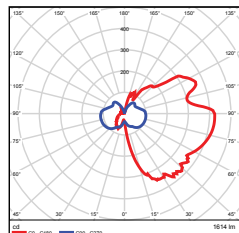

SPECIFICATIONS

Size	Width (W)	Height (H)	Weight (lbs)
12-inch	9.45" (240mm)	12" (305mm)	2.75
24-inch	4.98" (127mm)	24" (609mm)	4.41

MOUNTING / ACCESSORIES

SOLD SEPARATELY

Pull Chain

P10077 SWCH\_ZE109-NI  
(Pull String Switch Nickel)

Switch

P10078 SWCH-ZE204A  
(Toggle Switch)

PHOTOMETRICS CHART

23 Watt (12")

Beam Width (ft)	Beam Width (ft)	Beam Width (ft)
5.0ft	16.5 ft	20.9 ft
10.0ft	33.1 ft	41.8 ft
15.0ft	49.6 ft	62.8 ft
20.0ft	66.2 ft	83.7 ft
25.0ft	82.7 ft	104.6 ft
30.0ft	99.3 ft	125.5 ft

Vert. Spread: 117.7°  
Flood Spread: 158.9°

23 Watt (24")

Beam Width (ft)	Beam Width (ft)	Beam Width (ft)
5.0ft	11.8 ft	14.7 ft
10.0ft	23.5 ft	29.4 ft
15.0ft	35.3 ft	44.1 ft
20.0ft	47.0 ft	58.9 ft
25.0ft	58.8 ft	73.6 ft
30.0ft	70.6 ft	88.3 ft