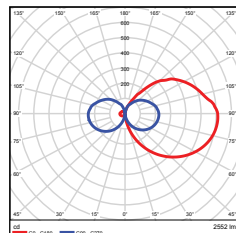

SPECIFICATIONS

Size	Width (W)	Height (H)	Weight (lbs)
12-inch	9.45" (240mm)	12" (305mm)	2.75
24-inch	4.98" (127mm)	24" (609mm)	4.41

MOUNTING / ACCESSORIES

SOLD SEPARATELY

Pull Chain

P10077 SWCH\_ZE109-NI  
(Pull String Switch Nickel)

Switch

P10078 SWCH-ZE204A  
(Toggle Switch)

PHOTOMETRICS CHART

23 Watt (12")

Beam Width (ft)	Beam Width (ft)	Beam Width (ft)
5.0ft	16.5 ft	20.9 ft
10.0ft	33.1 ft	41.8 ft
15.0ft	49.6 ft	62.8 ft
20.0ft	66.2 ft	83.7 ft
25.0ft	82.7 ft	104.6 ft
30.0ft	99.3 ft	125.5 ft

Vert. Spread: 117.7°  
Flood Spread: 158.9°

23 Watt (24")

Beam Width (ft)	Beam Width (ft)	Beam Width (ft)
5.0ft	11.8 ft	14.7 ft
10.0ft	23.5 ft	29.4 ft
15.0ft	35.3 ft	44.1 ft
20.0ft	47.0 ft	58.9 ft
25.0ft	58.8 ft	73.6 ft
30.0ft	70.6 ft	88.3 ft